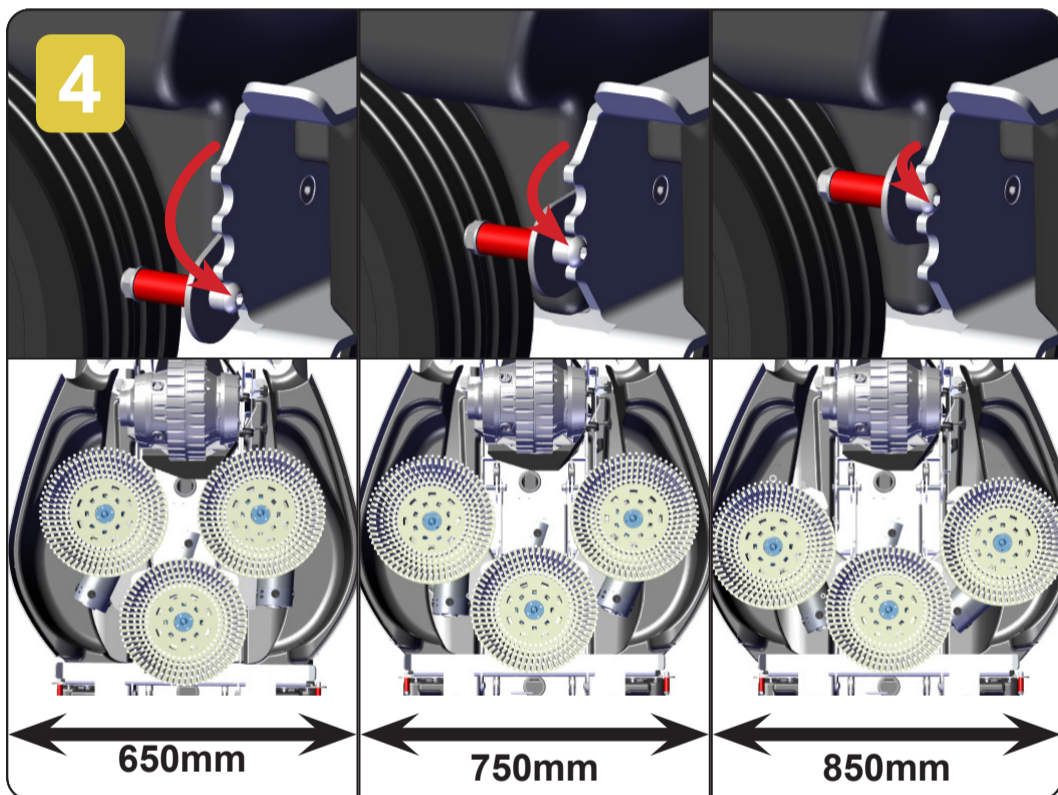

TVL850 Operating Guide

Ride-On Scrubber Dryer

To start the machine, turn the key (1) set the direction switch to forward (2) set the speed control and water flow rate(3).

With the machine running press Vacuum On/Off button.

then press the accelerator peddle to operate