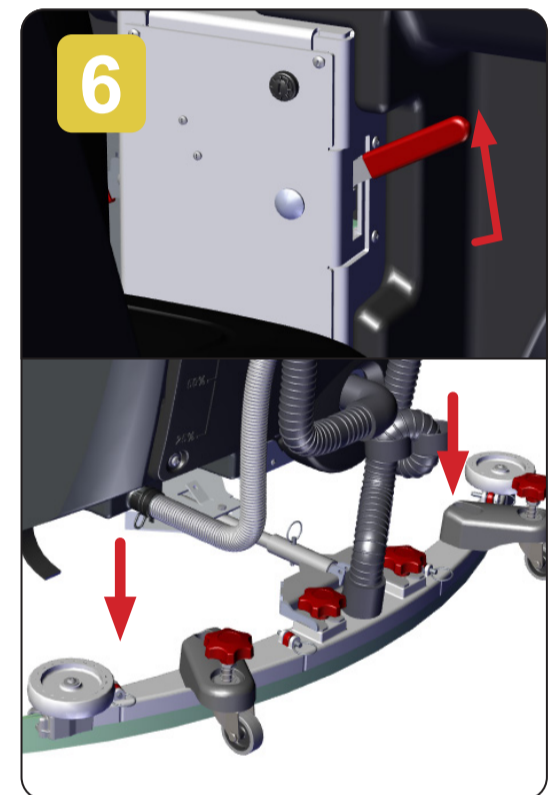

TVL850 Operating Guide

Ride-On Scrubber Dryer

To start the machine, turn the key (1) set the direction switch to forward (2) set the speed control and water flow rate(3).

With the machine running press Vacuum On/Off button.

then press the accelerator peddle to operate