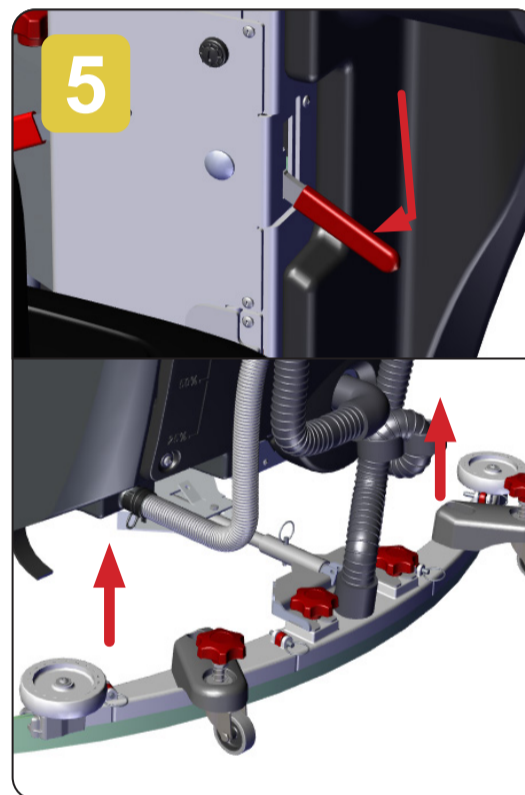

TVL850 Operating Guide

Ride-On Scrubber Dryer

To start the machine, turn the key (1) set the direction switch to forward (2) set the speed control and water flow rate(3).

With the machine running press Vacuum On/Off button.

then press the accelerator peddle to operate