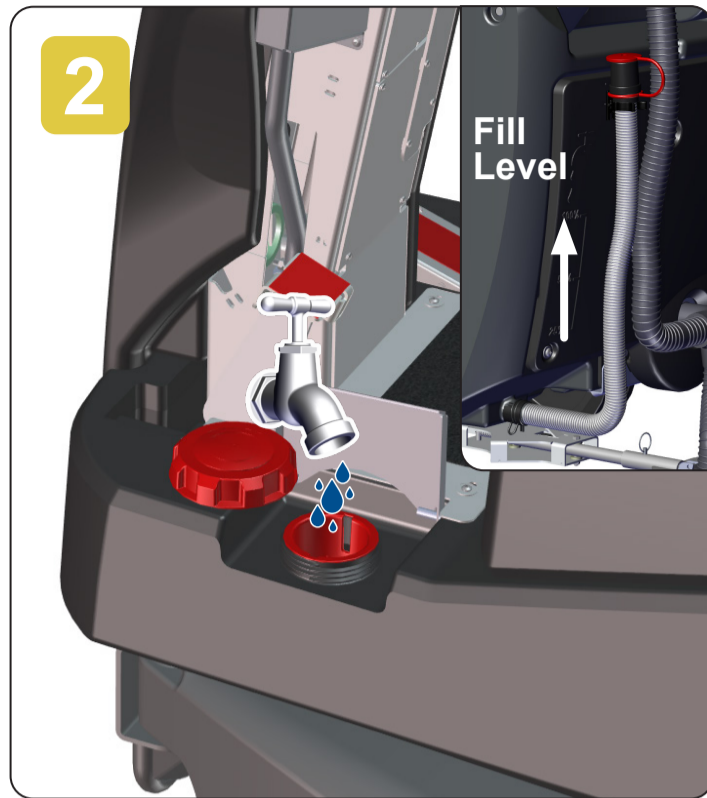

TVL850 Operating Guide

Ride-On Scrubber Dryer

To start the machine, turn the key (1) set the direction switch to forward (2) set the speed control and water flow rate(3).

With the machine running press Vacuum On/Off button.

then press the accelerator peddle to operate