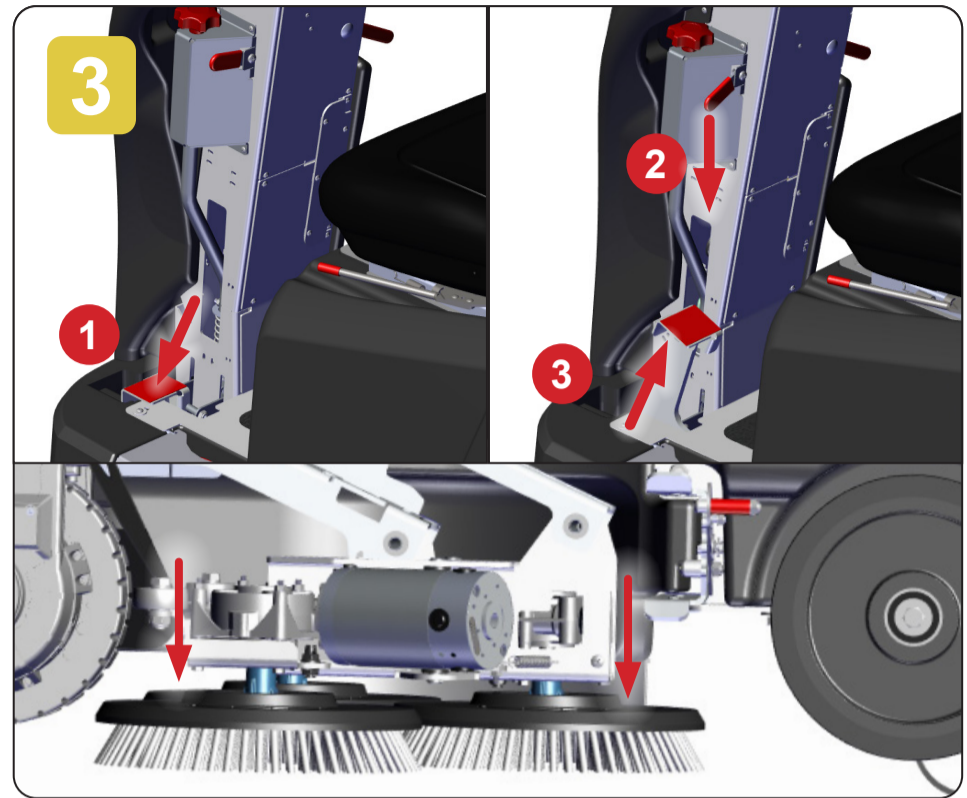

TVL850 Operating Guide

Ride-On Scrubber Dryer

To start the machine, turn the key (1) set the direction switch to forward (2) set the speed control and water flow rate(3).

With the machine running press Vacuum On/Off button.

then press the accelerator peddle to operate