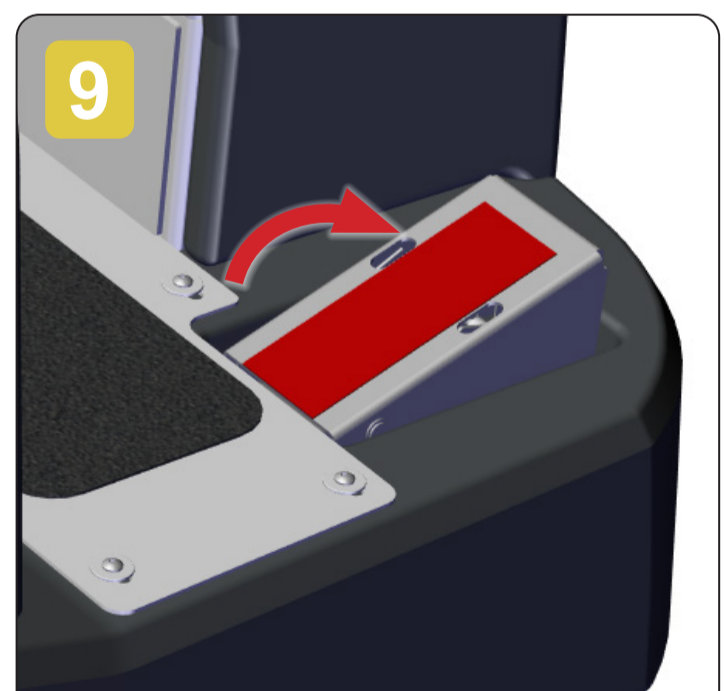

TVL850 Operating Guide

Ride-On Scrubber Dryer

To start the machine, turn the key (1) set the direction switch to forward (2) set the speed control and water flow rate(3).

With the machine running press Vacuum On/Off button.

then press the accelerator peddle to operate