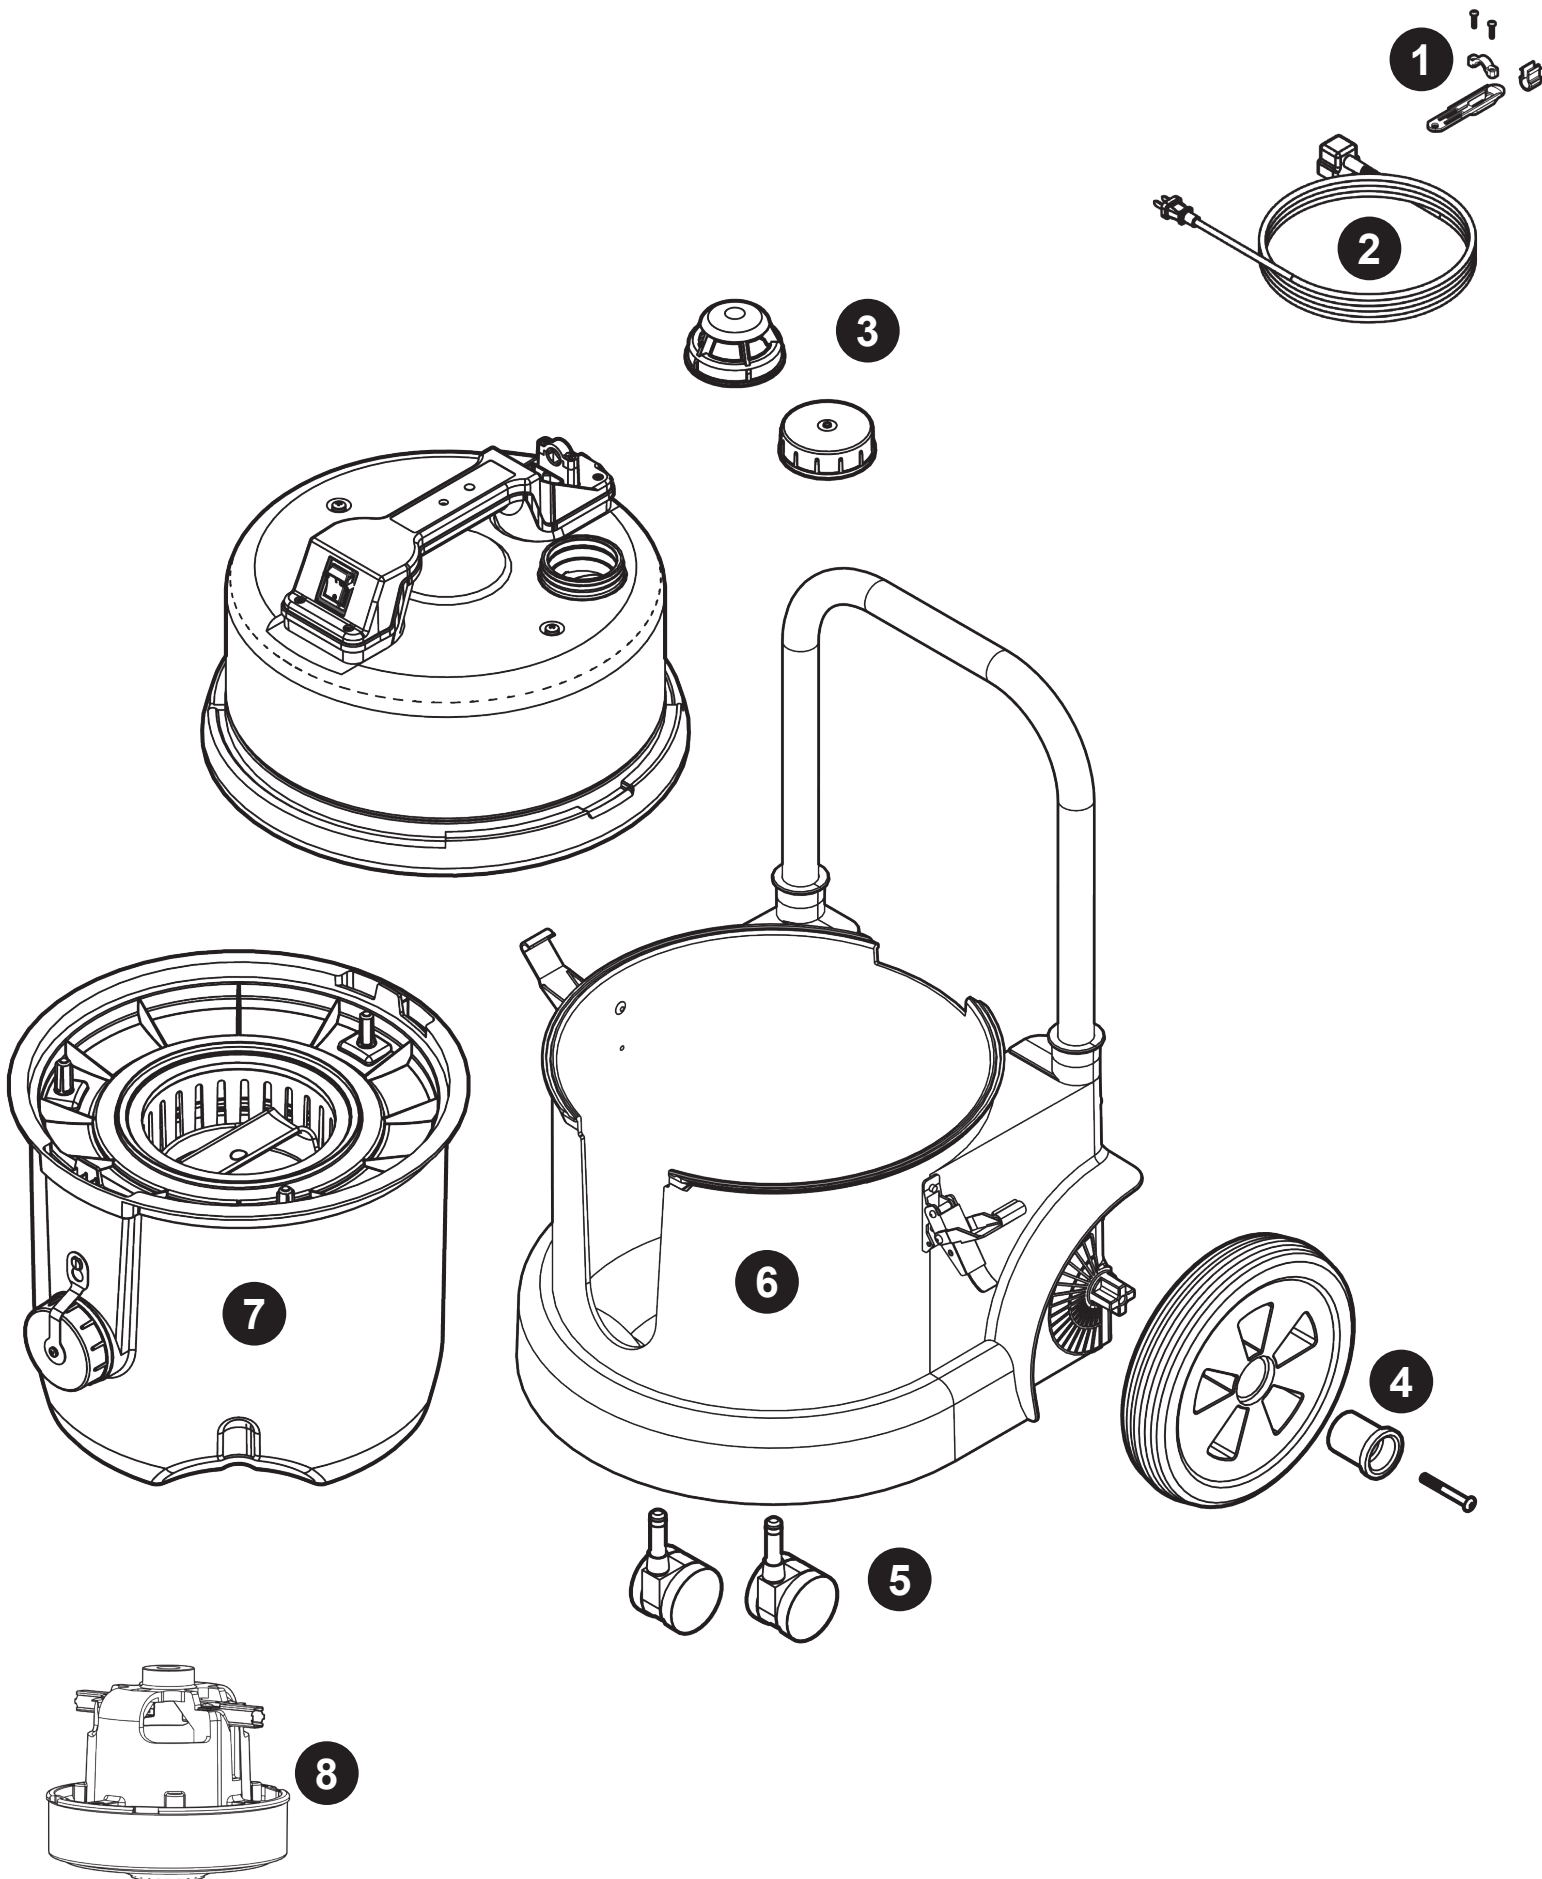

# HZC390S Exploded Spares

Hazardous Dust Extraction

Num	Description	Num
1	CABLE CLAMP	227564
	NO6.5/8 INCH LG. POZI-PAN.SCREW.Z/PL. PLASTITE X 2	219107
	STRAIN RELIEF ARM	227636
	CABLE CLIP	227637
2	MAINS CABLE.YELLOW.10000.1.3.UK PLUG.10A SOCKET PLUG	911757
	10.0MT X 1MM X 3 CORE YELLOW CABLE (SOCKET + PLUG) EURO	236124
	MAINS CABLE 10.0 METRE LONG X 1.5MM X 3 CORE CABLE INDUSTRIAL	907544
3	AIR DIFFUSER FOR BLOWER TYPES	604151
	BLANKING CAP	206363
4	8 INCH WHEEL X 2	204104
	M6 X 45MM SOCKET BUTTON HEAD SCREWS ZINC (X 2)	219881
	WASHER.M6.FORM G Z/PL	219008
	390 DRUM WHEEL HUB (X 2)	237120
5	50MM TWIN WHEEL CASTOR WITH PU TYRE (X 2 OFF)	204111
6	390 DRUM ASSEMBLY (YELLOW) HZC CUT OUT - LOW FIXED HANDLE	908026
7	H CLASS DISPOSABLE FILTER UNIT (FILTER SELECTION)	909007
8	230V 2 STAGE THRU FLOW TAPER FAN MOTOR (DL21104T) TCO	205403
	120V 2 STAGE THRU FLOW TAPER FAN MOTOR (DL21101T) TCO	205401

## (909539 Kit AA16)

Image Reference	Item Description	Part Number	Item Quantity
	FLO MAX CONICAL HOSE 38MM-32MM (BOFLEX) (2.2M) Parallel	915907	1
	280mm Stainless Steel Gulper	601917	1
	240mm Crevice Tool	601142	1
	38/32mm Adaptor	602159	1
	Double Taper Adaptor	601141	1
	65mm Soft Dusting Brush	601144	1
	152mm Rubber Brush	602161	1
	Hose Closure	909221	1