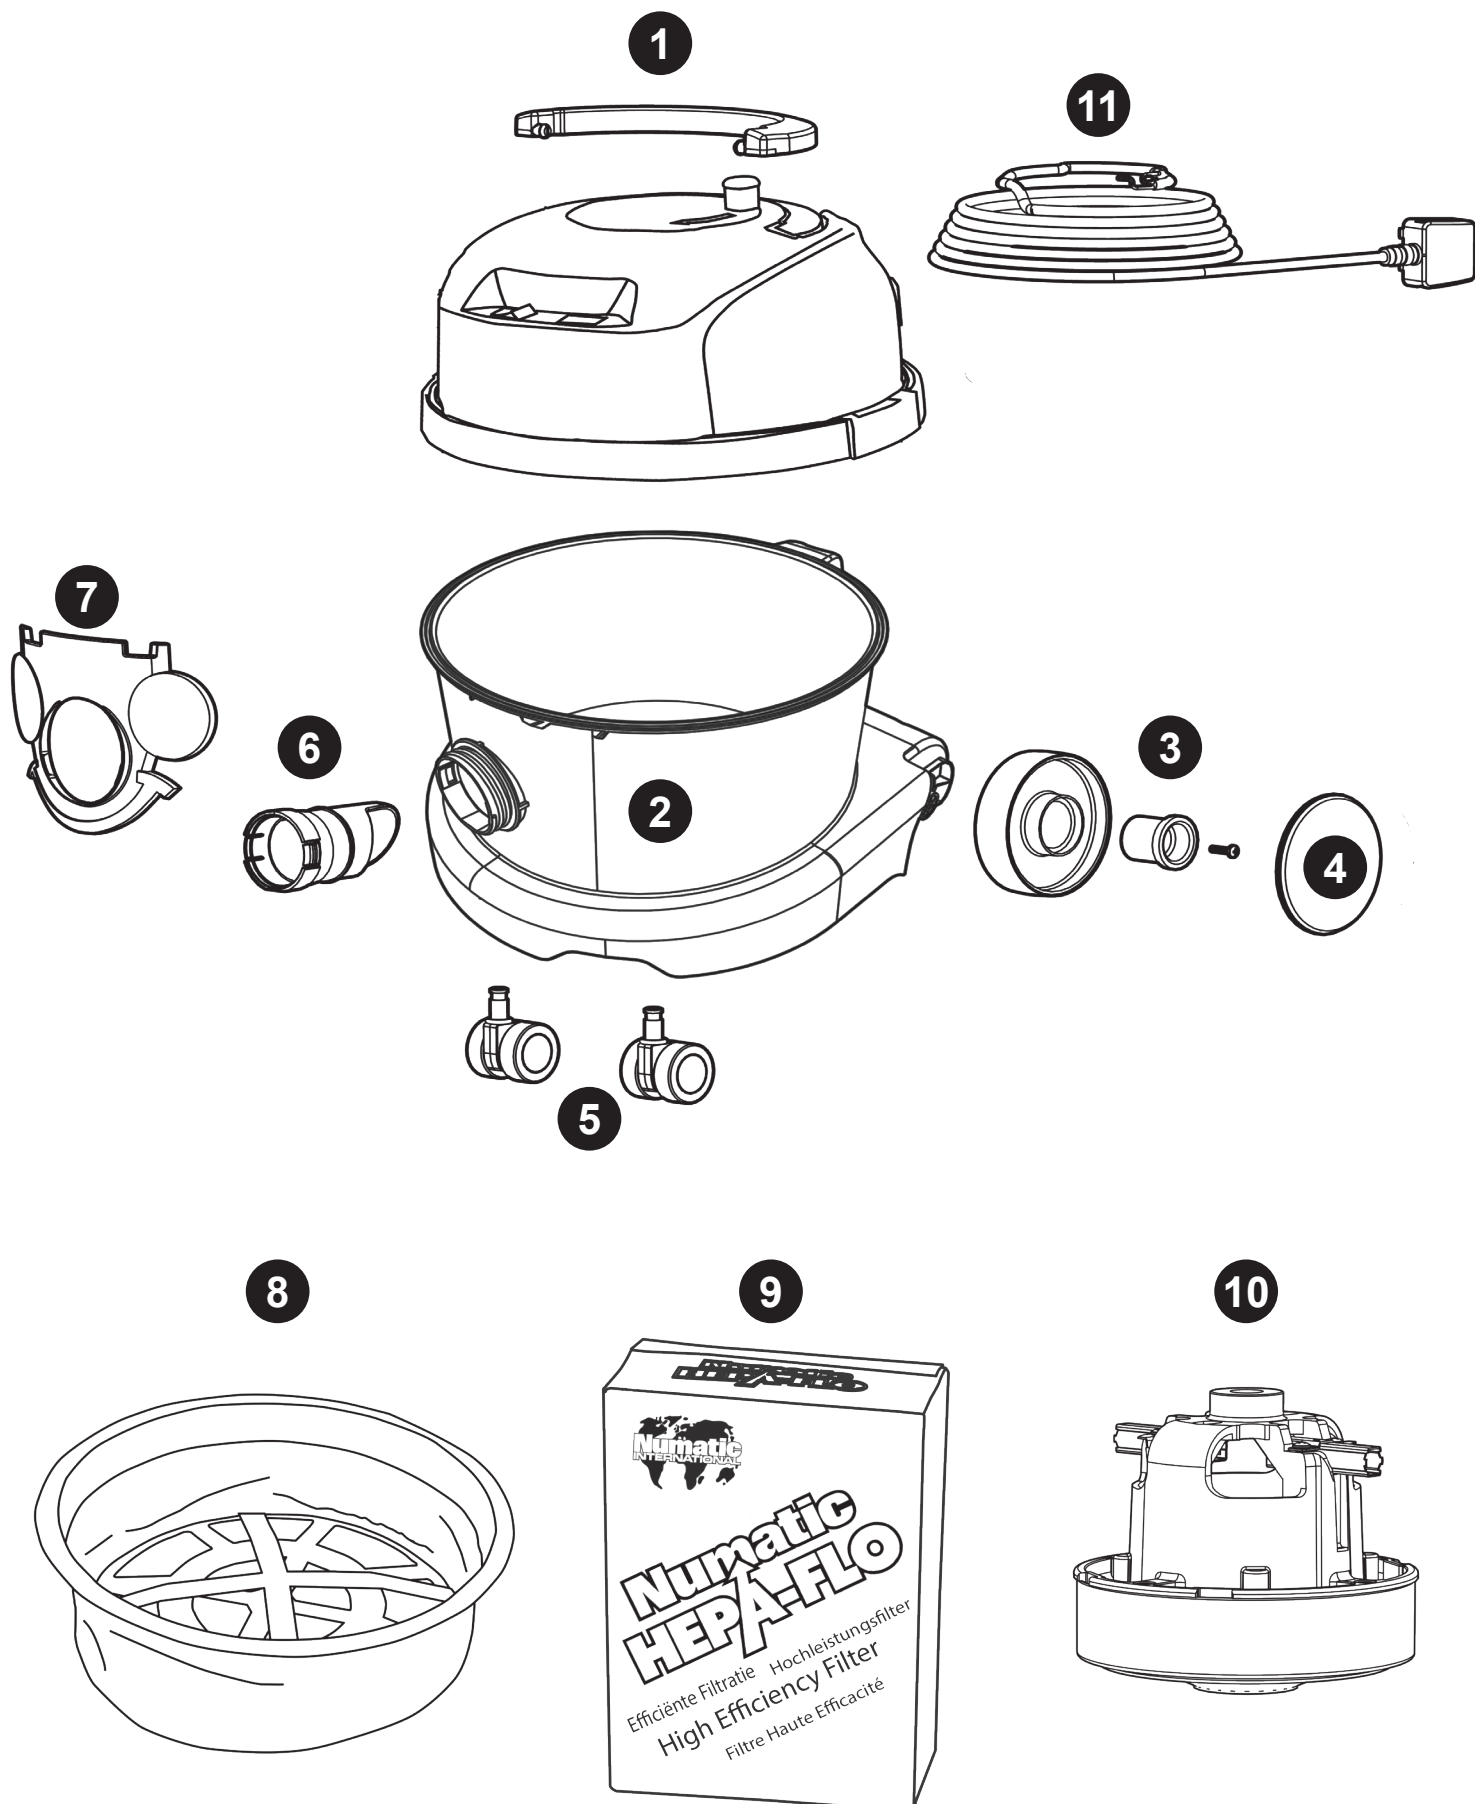

HVR240 Exploded Spares

HI-Line VACUUM RANGE

| Num | Description | | | Num | |
|-----|---|--------|----|---|--------|
| 1 | Reeler handle | | | 227120 | |
| 2 | 12 Inch 240 drum with accessory with storage (RED) + Henry face | | | 902718 | |
| 3 | Wheel hub for 2 shot wheel | | | 227868 | |
| | Henry wheel 2 shot moulding | | | 227640 | |
| | NO8.5/8 Inch long pozo-pan screw z/pl plastite | | | 219105 | |
| 4 | Coloured wheel disc (RED) | | | 227687 | |
| 5 | 50mm Twin wheel castor with PU tyre | | | 204111 | |
| 6 | DRY 11 Inch diffuser neck | | | 237119 | |
| 7 | 12 Inch Henry snap face (RED) | | | 901606 | |
| 8 | 12" TriTex filter (Dry only use) | | | 909559 | |
| 9 | Pack of 3 NVM-1CH HepaFlo bags | | | 909291 | |
| | Box of 5 NVM-1CH HepaFlo bags | | | 907076 | |
| | Box of 10 NVM-1CH HepaFlo bags | | | 907075 | |
| 10 | 230V Single stage TF motor (DLI 653T) TCO (6210820147) | | | 908947 | |
| 11 | 10 Metre X 0.75MM X 2 Core (UK plug) | 236115 | 11 | 8 Metre X 18AWG X 2 Core cable (CSA plug) | 904060 |
| | 10 Metre X 0.75MM X 2 Core (European plug) | 236300 | | 10 Metre X 0.75MM X 2 Core (South Africa plug) | 236036 |
| | 10 Metre X 0.75MM X 2 Core (Swiss plug) | 236047 | | 10 Metre X 0.75MM X 2 Core (Australia plug) | 236044 |

(903146 Kit ASO) 620W

| Image Reference | Item Description | Part Number | Item Quantity |
|--|---|-------------|---------------|
|  | 280MM COMBINATION TOOL HEAD PLASTIC BASE (PRO-FLO PF280) | 911609 | 1 |
|  | FLO MAX CONICAL HOSE 38MM-32MM (BOFLEX) (2.2M) | 915909 | 1 |
|  | Handy Kit | 909564 | 1 |
|  | 32mm Stainless Steel Tube Set | 909563 | 1 |