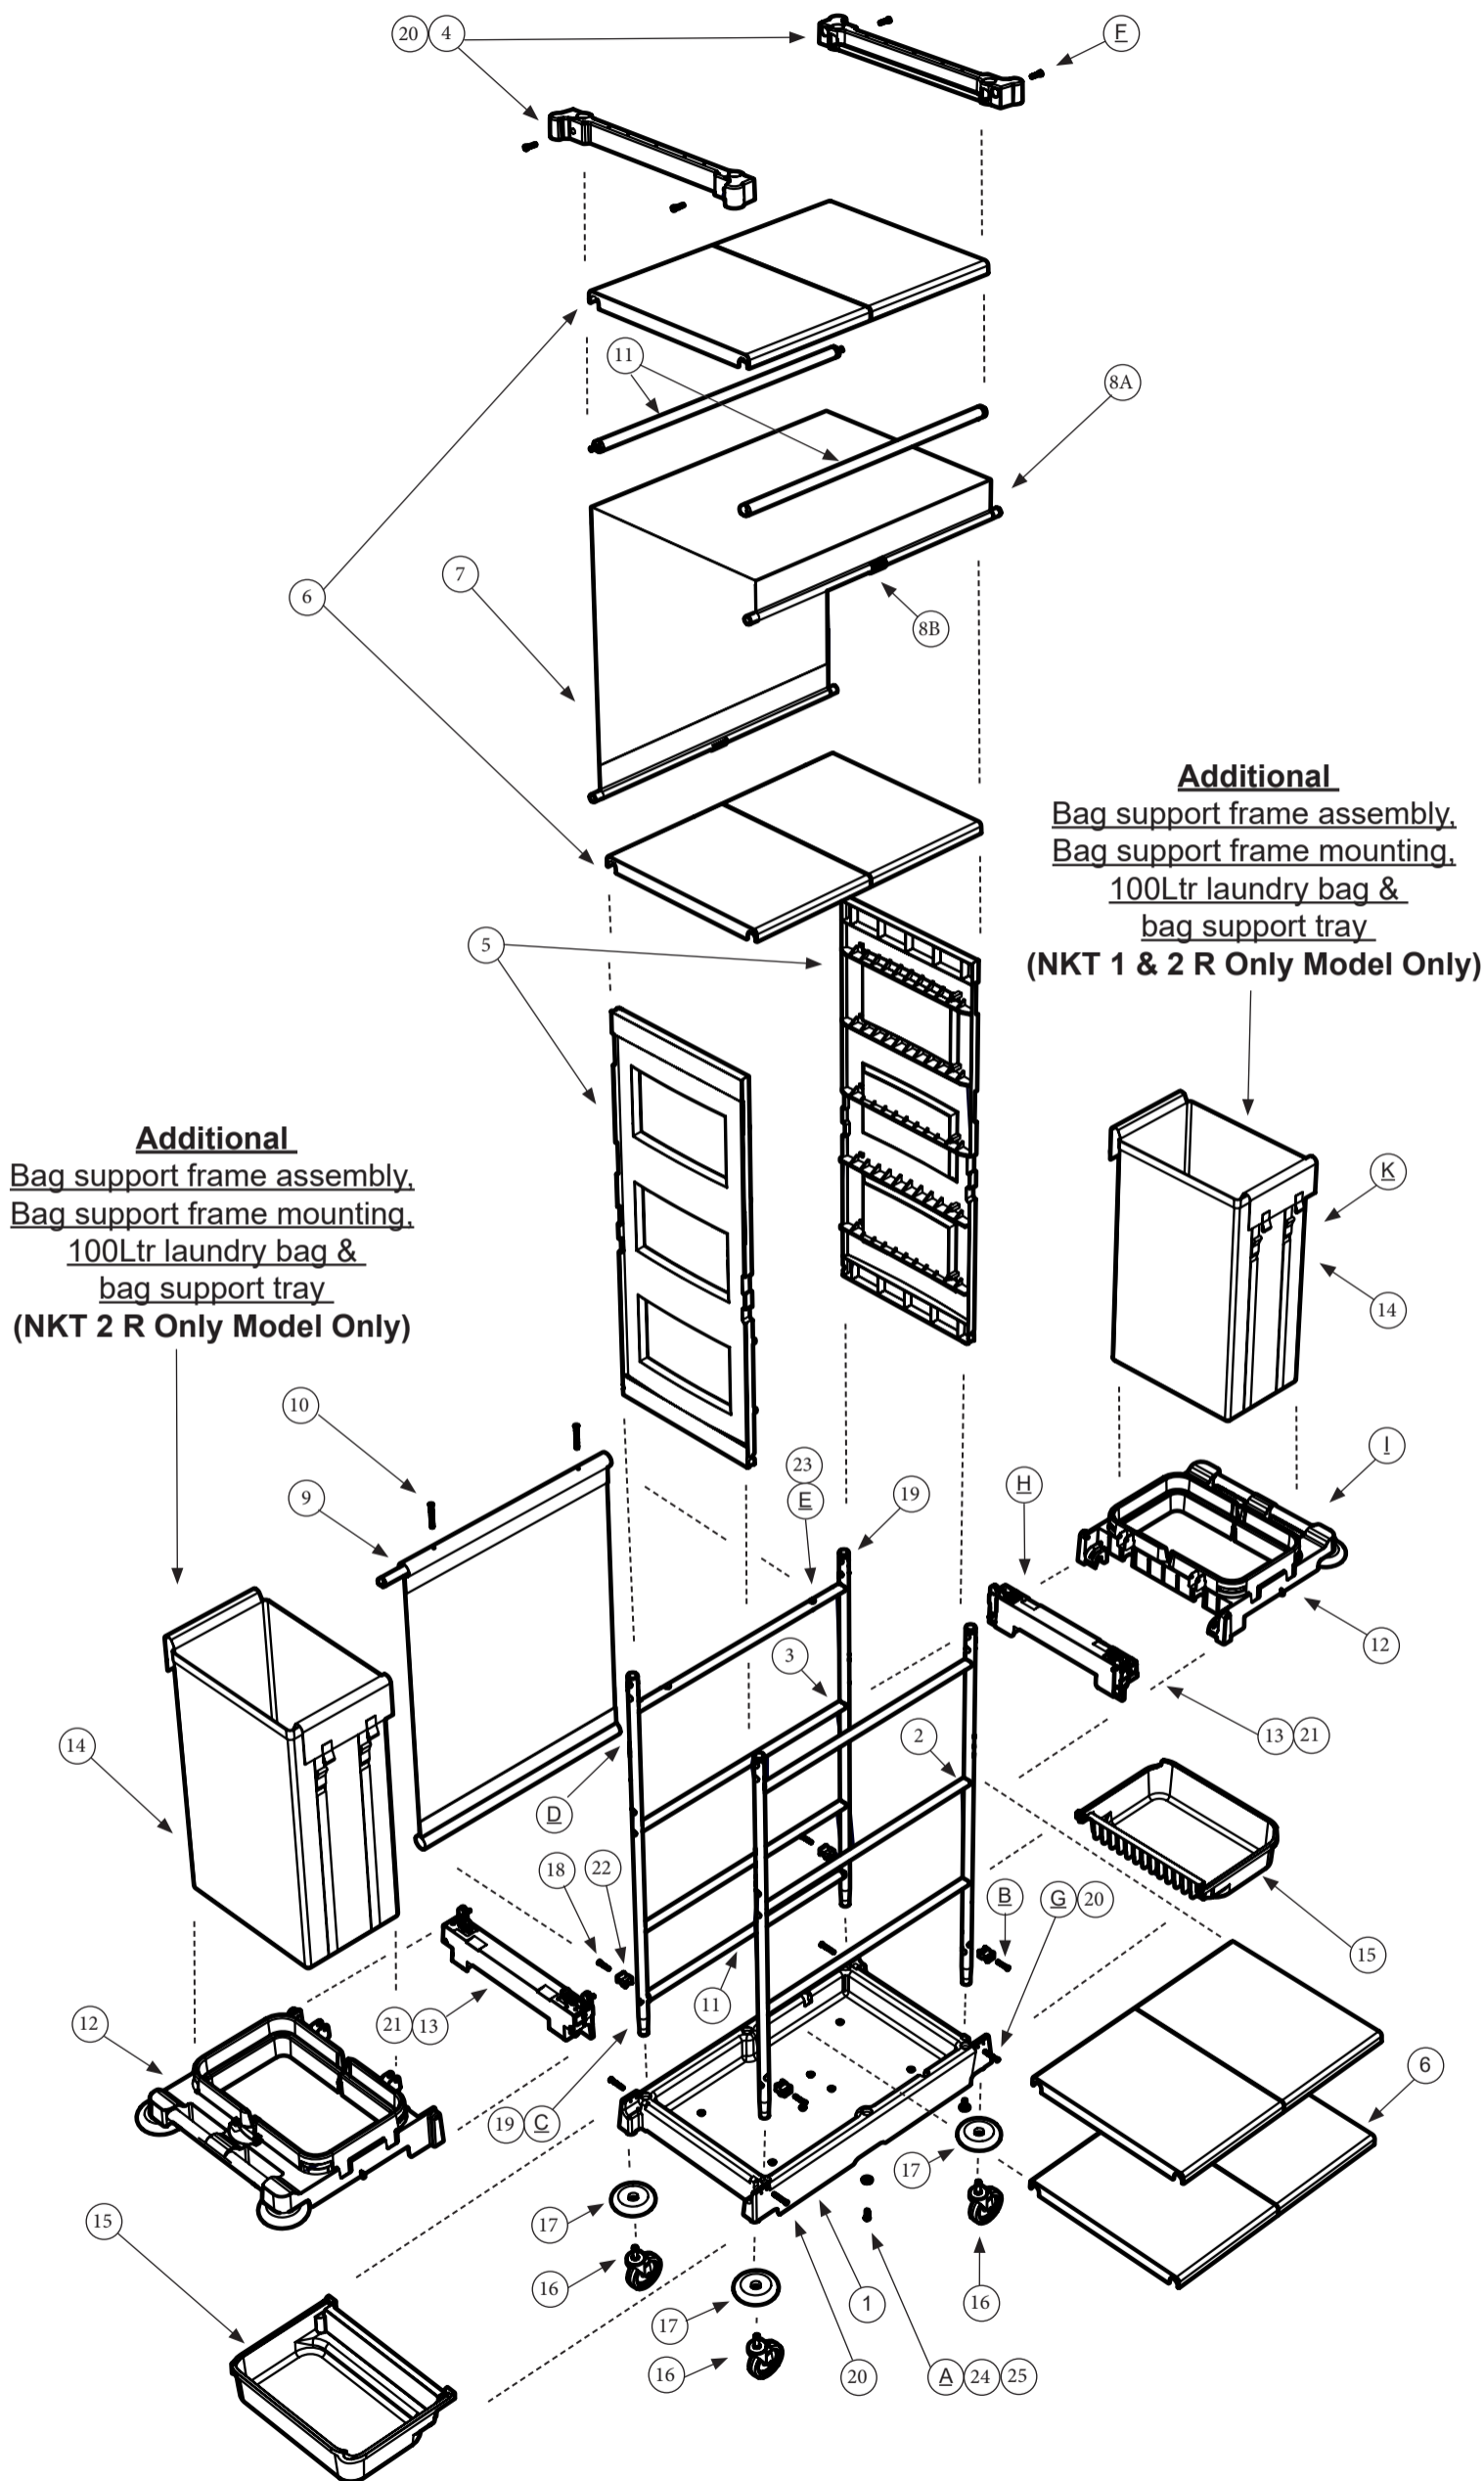

Exploded Spare NKT 0/1/2 R

NKT 0/1/2 R Exploded Details

Detail Views A To K

Notes:-

1. See page 2 of 2 for items list and part numbers.

Revision	A01
Part Number	913673

www.numatic.co.uk

Numatic International Limited,
Chard, Somerset, TA20 2GB
Telephone: 01460 68600
Fax: 01460 68458

Specification subject to change without prior notice
www.numatic.co.uk © Numatic International Limited

Exploded Spare NKT 0/1/2 R

NKT 0/1/2 R Items Table & Part Numbers

Item Number	Item Description	Part Number	Quantity	Trolley Model
1	Large trolley base (Grey)	910255	1	NKT 0/1/2 R
2	Front upright weld assembly mild steel painted silver	906541	1	NKT 0/1/2 R
3	Rear upright weld assembly mild steel painted silver	906543	1	NKT 0/1/2 R
4	Door mount (Dark Grey)	223390	2	NKT 0/1/2 R
5	Nukeeper sliding cover (Twin - Dark grey)	906448	1	NKT 0/1/2 R
6	Shelf (Wide)	223106	8	NKT 0/1/2 R
7	Sliding Cover Assembly	906989	1	NKT 0/1/2 R
8A	Cover pull tube painted silver (743mm)	906548	2	NKT 0/1/2 R
8B	19mm Diameter tube profile x 40mm long	206495	2	NKT 0/1/2 R
9	Servokeeper rear cover (Twin - Dark Grey)	206307	1	NKT 0/1/2 R
10	Skt upper rear tie- bar (M/S) painted silver	318682	1	NKT 0/1/2 R
11	Tie-bar M/S painted silver	318609	3	NKT 0/1/2 R
12	Bag support frame assembly (Grey)	904613	1	NKT 0/1/2 R
13	Bag support frame mounting assembly (grey)	904612	1	NKT 0/1/2 R
14	100 Ltr Heavy duty laundry bag (Grey)	918001	1	NKT 0/1/2 R
15	Bag support tray	227971	1	NKT 0/1/2 R
16	4 Inch stem fitting castor	204062	4	NKT 0/1/2 R
17	Buffer moulding	204030	4	NKT 0/1/2 R
18	Mounting Block Moulding	223212	4	NKT 0/1/2 R
19	No.8 1 & 1/2 Inch long raised countersunk self tap screw	219839	-	NKT 0/1/2 R
20	M5 x 25mm Long pozi pan screw	219057	-	NKT 0/1/2 R
21	M5 x 30mm Pozi countersunk Z/PL screw	904520	-	NKT 1/2 R
22	M5 x 35mm Long pozi pan screw	220033	-	NKT 0/1/2 R
23	M6 x 70mm Long pozi pan countersunk screw	219422	-	NKT 0/1/2 R
24	M8 x 25mm Long socket bolt	219555	-	NKT 0/1/2 R
25	M8 Washer	221154	-	NKT 0/1/2 R