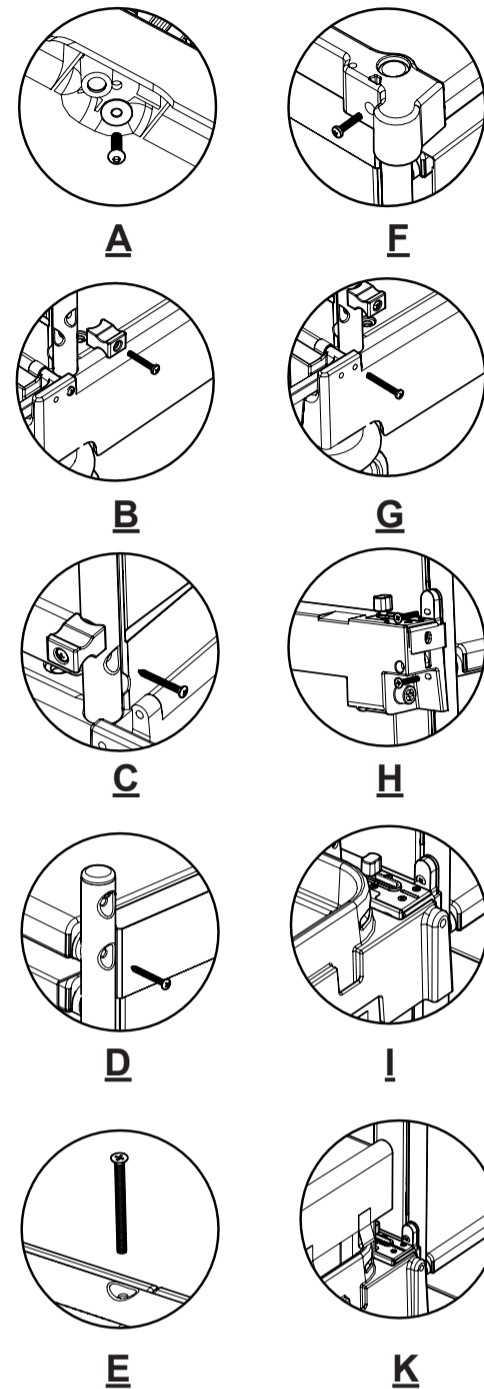

Exploded Spare NKT 0/1/2 R

NKT 0/1/2 R Exploded Details

Detail Views A To K

Notes:-

1. See page 2 of 2 for items list and part numbers.

Revision	A01
Part Number	913673

www.numatic.co.uk

Numatic International Limited,
Chard, Somerset, TA20 2GB
Telephone: 01460 68600
Fax: 01460 68458

Specification subject to change without prior notice
www.numatic.co.uk © Numatic International Limited

Exploded Spare NKT 0/1/2 R

NKT 0/1/2 R Items Table & Part Numbers

Item Number	Item Description	Part Number	Quantity	Trolley Model
1	Large trolley base (Grey)	910255	1	NKT 0/1/2 R
2	Front upright weld assembly mild steel painted silver	906541	1	NKT 0/1/2 R
3	Rear upright weld assembly mild steel painted silver	906543	1	NKT 0/1/2 R
4	Door mount (Dark Grey)	223390	2	NKT 0/1/2 R
5	Nukeeper sliding cover (Twin - Dark grey)	906448	1	NKT 0/1/2 R
6	Shelf (Wide)	223106	8	NKT 0/1/2 R
7	Sliding Cover Assembly	906989	1	NKT 0/1/2 R
8A	Cover pull tube painted silver (743mm)	906548	2	NKT 0/1/2 R
8B	19mm Diameter tube profile x 40mm long	206495	2	NKT 0/1/2 R
9	Servokeeper rear cover (Twin - Dark Grey)	206307	1	NKT 0/1/2 R
10	Skt upper rear tie- bar (M/S) painted silver	318682	1	NKT 0/1/2 R
11	Tie-bar M/S painted silver	318609	3	NKT 0/1/2 R
12	Bag support frame assembly (Grey)	904613	1	NKT 0/1/2 R
13	Bag support frame mounting assembly (grey)	904612	1	NKT 0/1/2 R
14	100 Ltr Heavy duty laundry bag (Grey)	918001	1	NKT 0/1/2 R
15	Bag support tray	227971	1	NKT 0/1/2 R
16	4 Inch stem fitting castor	204062	4	NKT 0/1/2 R
17	Buffer moulding	204030	4	NKT 0/1/2 R
18	Mounting Block Moulding	223212	4	NKT 0/1/2 R
19	No.8 1 & 1/2 Inch long raised countersunk self tap screw	219839	-	NKT 0/1/2 R
20	M5 x 25mm Long pozi pan screw	219057	-	NKT 0/1/2 R
21	M5 x 30mm Pozi countersunk Z/PL screw	904520	-	NKT 1/2 R
22	M5 x 35mm Long pozi pan screw	220033	-	NKT 0/1/2 R
23	M6 x 70mm Long pozi pan countersunk screw	219422	-	NKT 0/1/2 R
24	M8 x 25mm Long socket bolt	219555	-	NKT 0/1/2 R
25	M8 Washer	221154	-	NKT 0/1/2 R