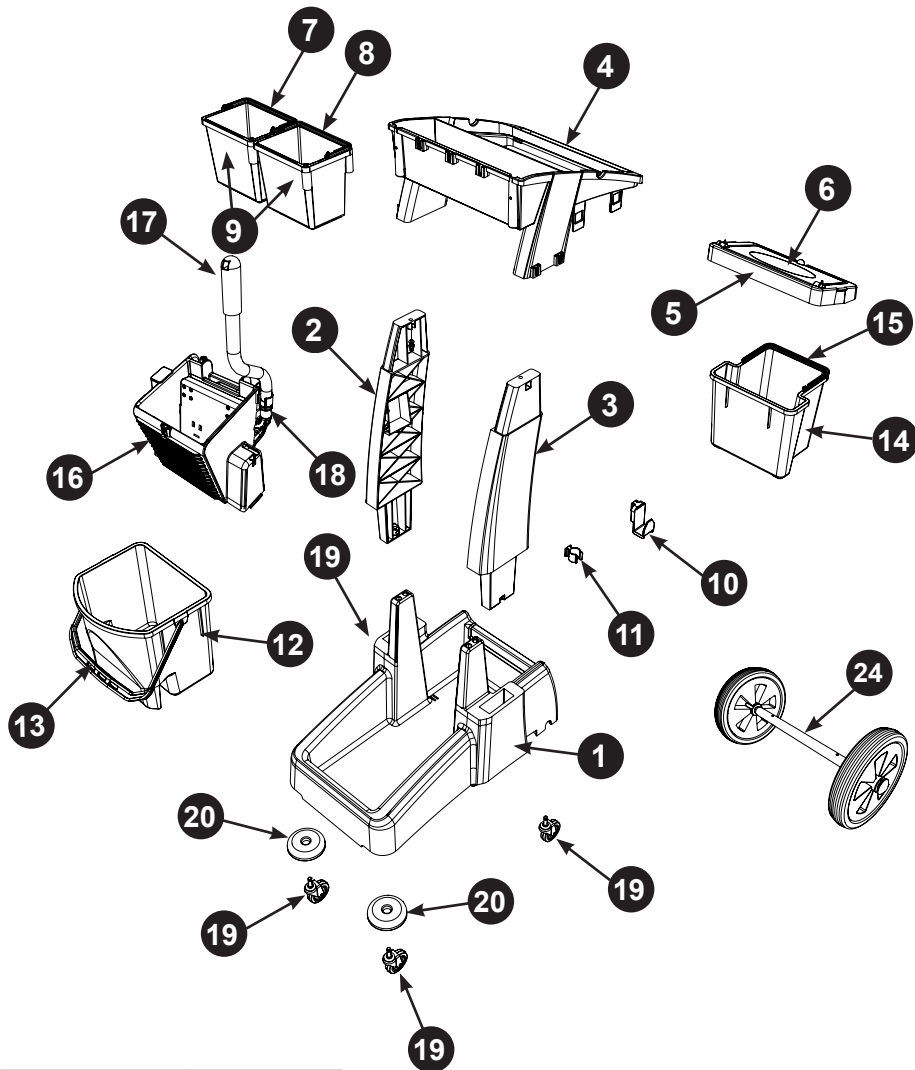

# Exploded Spares MM-4

Number	Description	Part Number	Quantity
1	Reflo Base	915029	1
2	Left Hand Upright	914907	1
3	Right Hand Upright	914906	1
4	Handle Frame	913982	1
5	Bag Securing	913978	1
6	Lid	913979	1
7	Red Handle	905149	1
8	Blue Handle	905150	1
9	5 Litre Bucket	223565	1
10	Versaclean Hook T Slot x 10	912547	1
11	22mm Mid Mop Clamp x 10	629883	1
12	17 Litre Front Bucket	913975	1
13	Blue Handle-(For Front Bucket)	905142	1
14	15 Litre Rear Bucket	913976	1
15	Red Handle- (For Rear Bucket)	913977	1
16	Mop Press	915236	1
17	Mop Press Handle	915056	1
18	C Clip	223399	1
19	Castors	204118	4
20	Buffers	227479	2
21	70-Litre Grey Waste Bags (Roll of 10)	908230	1
22	M8 x 25mm Socket Bolt	219555	4
Big Wheel Only:			
23	No 6 X 1 3/8 Inch Long Pozi Pan Screw	219848	2
24	Replacement Axle Wheel Assembly	915320	1

Revision	A04
Part Number	915059