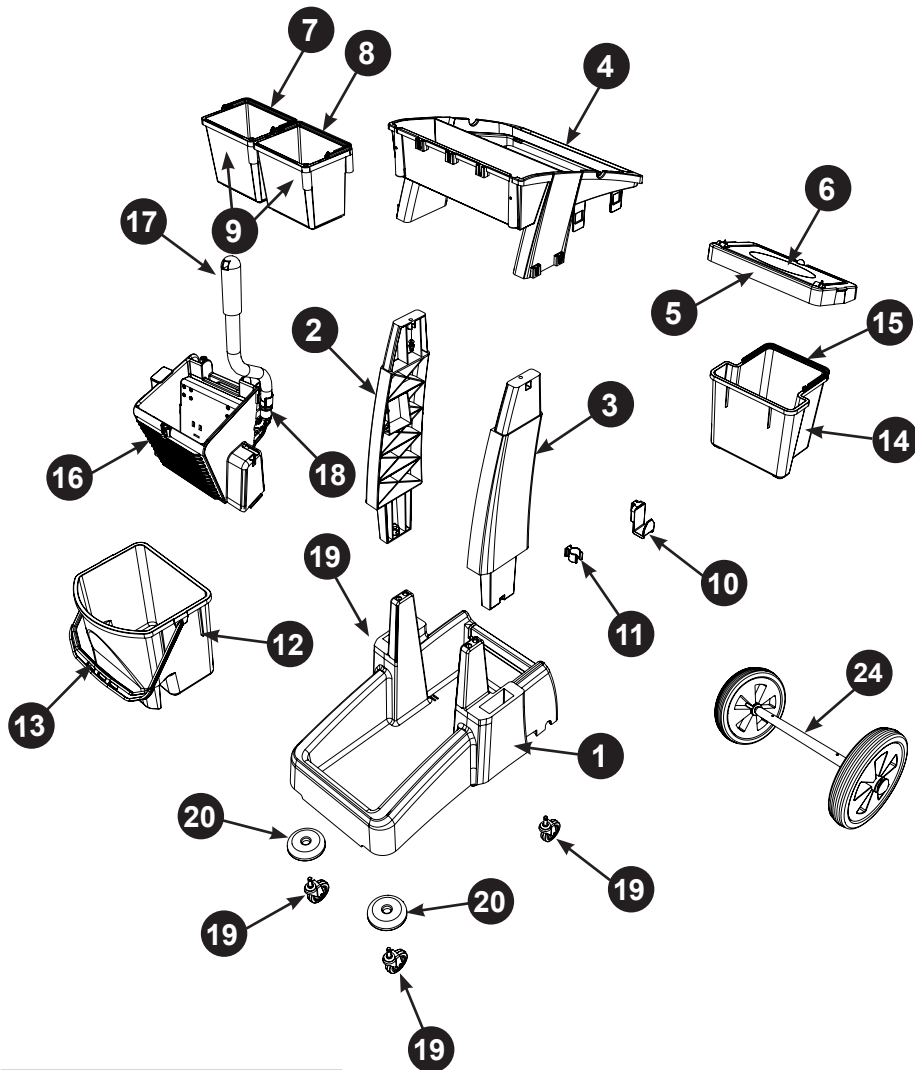

Exploded Spares MM-4

Number	Description	Part Number	Quantity
1	Reflo Base	915029	1
2	Left Hand Upright	914907	1
3	Right Hand Upright	914906	1
4	Handle Frame	913982	1
5	Bag Securing	913978	1
6	Lid	913979	1
7	Red Handle	905149	1
8	Blue Handle	905150	1
9	5 Litre Bucket	223565	1
10	Versaclean Hook T Slot x 10	912547	1
11	22mm Mid Mop Clamp x 10	629883	1
12	17 Litre Front Bucket	913975	1
13	Blue Handle-(For Front Bucket)	905142	1
14	15 Litre Rear Bucket	913976	1
15	Red Handle- (For Rear Bucket)	913977	1
16	Mop Press	915236	1
17	Mop Press Handle	915056	1
18	C Clip	223399	1
19	Castors	204118	4
20	Buffers	227479	2
21	70-Litre Grey Waste Bags (Roll of 10)	908230	1
22	M8 x 25mm Socket Bolt	219555	4
Big Wheel Only:			
23	No 6 X 1 3/8 Inch Long Pozi Pan Screw	219848	2
24	Replacement Axle Wheel Assembly	915320	1

Revision	A04
Part Number	915059