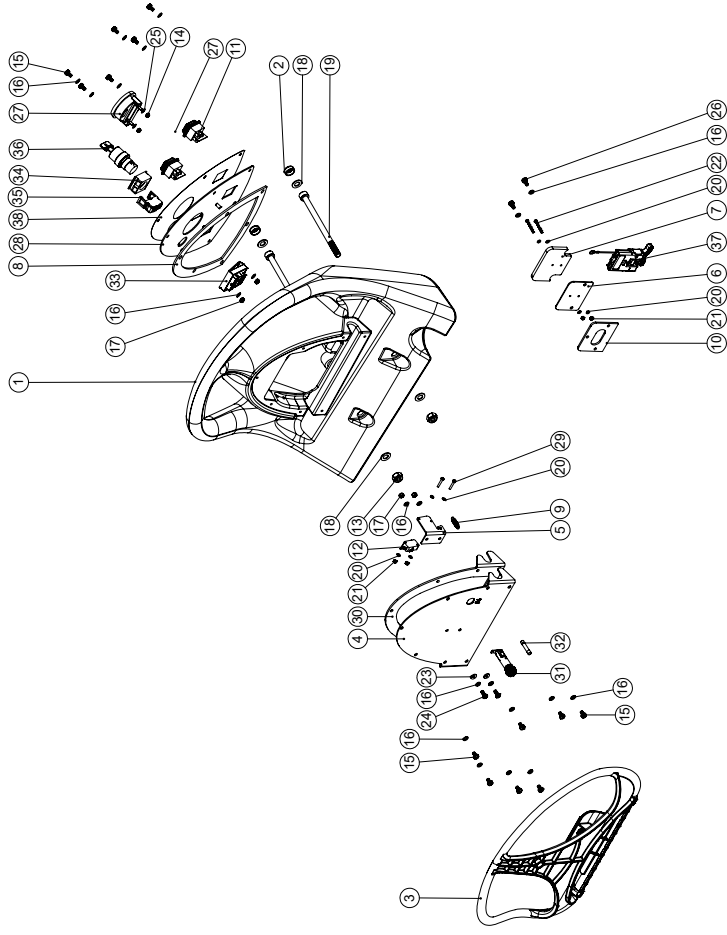

Numatic International Spare Parts

Model No: TGB6055 EXPLODED VIEW : HANDLE (CHARGERLESS)

NB: FOR WIRING SEE DRAWING: DRW-21949 CHARGERLESS

Internal Code:

904573
DRAWING: DRW-21603 ISS:A17
05/10/2022

Numatic International Spare Parts

Model No: TGB6055 EXPLODED VIEW : HANDLE (CHARGERLESS)

ITEM:	PART No:	Description	Comments	QTY
1	304514	TTV5565 PROCESSED HANDLE MOULDING - CHARGERLESS		1
2	237632	SHOULDER BOLT COVER		2
3	902325	RED HANDLE TRIGGER MOULDING		1
4	902283	HANDLE BACK PLATE ETB6055 PAINTED SILVER		1
5	902251	HANDLE MICRO SWITCH BRACKET PAINTED SILVER		1
6	902557	CHARGER PLUG RETAINING PLATE PAINTED SILVER		1
7	902240	CHARGER PLUG SPLASH GUARD (6MM)		1
8	208336	CONTROL PANEL PUNCHED GASKET		1
9	208356	TRIGGER SPRING		1
10	202105	SOCKET COVER SEALING GASKET		1
11	902235	SWITCH DPST RED ILLUMINATED WITH MEMBRANE 24V		2
12	208391	SNAP ACTION SWITCH		1
13	219897	M10 STAINLESS STEEL NYLON INSERT NUT		2
14	219687	M4 STAINLESS STEEL NYLON INSERT NUT		2
15	291135	M5 X 10MM LONG STAINLESS STEEL POZI PAN SEMS SCREW		13
16	219355	M5 FORM A STAINLESS STEEL WASHER		21
17	219633	M5 STAINLESS STEEL NYLON INSERT NUT		4
18	219903	M10 FORM A STAINLESS STEEL WASHER		4
19	902351	M10 X 150MM LONG SOCKET CAP SCREW STAINLESS STEEL		2
20	219501	M3 FORM A STAINLESS STEEL WASHER		8
21	291154	M3 NYLON INSERT NUT STAINLESS STEEL		4
22	291156	M3 X 30MM LONG POZI PAN SCREW STAINLESS STEEL		2
23	219462	RUBBER WASHER REF NO. 0380810		2
24	219740	M5 X 12MM LONG STAINLESS STEEL POZI PAN SCREW		2
25	219688	M4 FORM A STAINLESS STEEL WASHER		2
26	291131	M5 X 12MM LONG STAINLESS STEEL POZI PAN SEMS SCREW		2
27	914620	BATTERY HOURS METER NE906	O-RING INCLUDED	1
	902532	BATTERY DISCHARGE INDICATOR + HOUR METER 24V		
28	907115	TGB6055 CONTROL PANEL ASSEMBLY (NEW KEY) PAINTED SILVER		1
29	291155	M3 X 20MM LONG POZI PAN SCREW STAINLESS STEEL		2
30	903062	HANDLE BACK PLATE GASKET		1
31	903032	BULGIN PANEL MOUNT FUSEHOLDER		1
32	903066	FUSE 2.5A (6.3x32)		1
33	903031	TERMINAL BLOCK ASSEMBLY		1
34	907150	FIXING ADAPTER (020G)		1
35	907151	TERMINAL BLOCK N.O. (020E10)		1
36	907149	KEY SWITCH SELECTOR (020SCA1)	907208 SPARE KEYS	1
37	323217	LOOM ASSEMBLY - 1 CIRCUIT		1
38	904765	TGB6055 (TGB1620) CONTROL PANEL OVERLAY		1