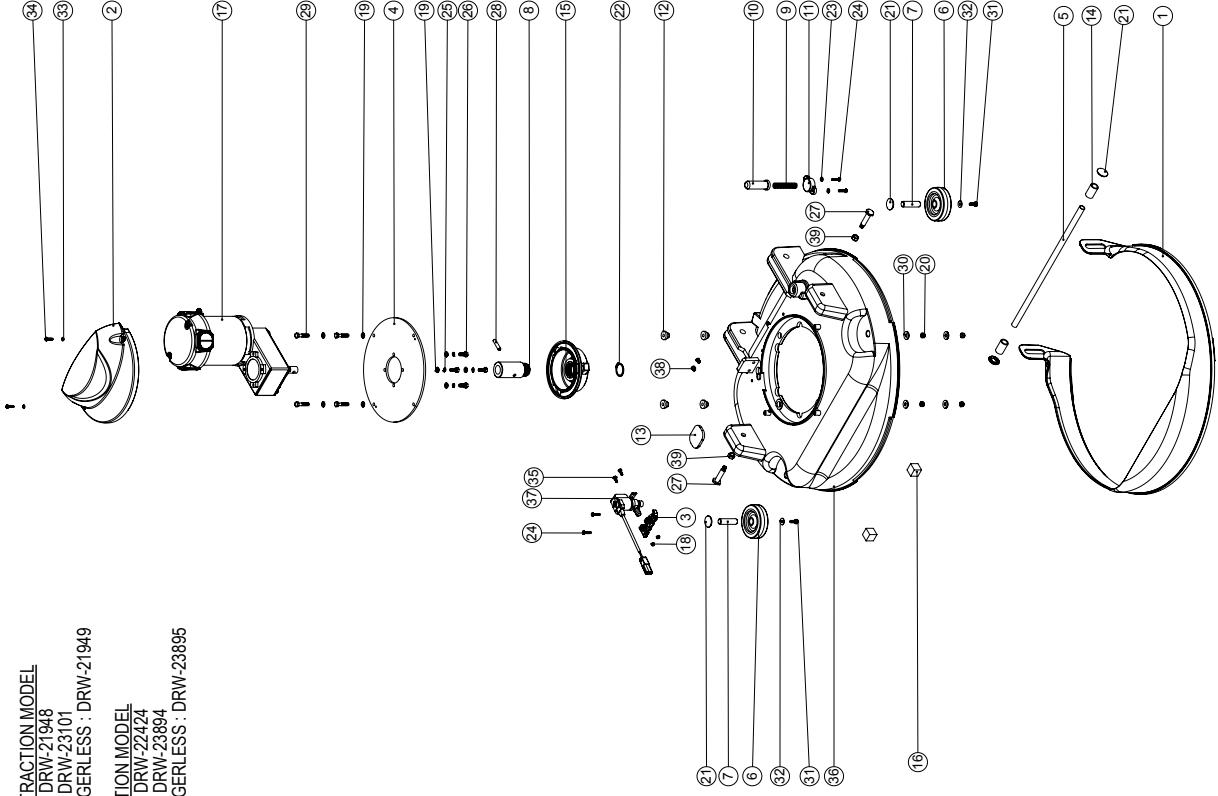

Numatic International Spare Parts

Model No: TGB6055 EXPLODED VIEW : BRUSH DECK

NB: FOR WIRING SEE DRAWING.

NON-TRACTION MODEL
230V : DRW-21948
120V : DRW-23101
CHARGERLESS : DRW-21949

TRACTION MODEL
230V : DRW-22424
120V : DRW-23894
CHARGERLESS : DRW-23895

Internal Code:

PRO

DRAWING: DRW-21591 ISSA17
18/10/2018

Numatic International Spare Parts

Model No: TGB6055 EXPLODED VIEW : BRUSH DECK

ITEM: PART No:	Description	Comments	QTY
1	229562 SPLASH SKIRT MOULDING		1
2	237380 AMER MOTOR COVER		1
3	902556 SOLENOID MOUNT MOULDING		1
4	404166 TTB4045/4055 AMER MOTOR ADAPTOR PLATE PAINT SILVER GREY		1
5	391439 1/2 INCH DIAMETER X 18G STAINLESS STEEL TUBE (0.375)		1
6	204068 3 INCH GREY WHEEL		2
7	206013 BUFFER WHEEL PIN		2
8	208727 DRIVE SHAFT		1
9	219692 COMPRESSION SPRING		1
10	229128 PLUNGER		1
11	223242 PLUNGER MOUNTING PLATE MOULDING		1
12	229285 MOTOR MOUNTING SPACER		4
13	202098 FOOT PEDAL PAD		1
14	208769 NATUARL NYLON SPACER (12.8x18x30)		2
15	230207 DIE CAST CHUCK MACHINED		1
16	902352 FOAM SPACER 20MM		2
17	205245 AMER 100RPM MOTOR	230222 CARBON BRUSHES (SET)	1
18	219687 IM4 STAINLESS STEEL NYLON INSERT NUT		2
19	219870 IM6 FORM A WASHER STAINLESS STEEL		8
20	219642 IM6 STAINLESS STEEL NYLON INSERT NUT		4
21	204021 12.7MM STAINLESS STEEL HUB CAP		4
22	230048 26MM EXTERNAL CIRCLIP		1
23	219355 IM5 FORM A STAINLESS STEEL WASHER		2
24	219568 NC08.34 INCH LG. POZI-PAN SCREW STAINLESS STEEL PLASTITE		4
25	219718 WASHER M6 SPRING STAINLESS STEEL		4
26	219719 IM6 X 16MM LONG HEXAGONAL STAINLESS STEEL HEAD BOLT		4
27	206236 PIVOT PIN		2
28	291079 6MM X 30MM STAINLESS STEEL ROLL PIN		1
29	291022 IM6 X 30MM LONG STAINLESS STEEL HEXAGONAL HEAD BOLT		4
30	219647 IM6 FORM G STAINLESS STEEL WASHER		4
31	291132 IM5 X 16MM LONG STAINLESS STEEL POZI PAN SEMS SCREW		2
32	219644 IM5 FORM G STAINLESS STEEL WASHER		2
33	291145 IM4 SHAKEPROOF WASHER STAINLESS STEEL		6
34	219862 IM4 X 16MM LONG POZI PAN STAINLESS STEEL SCREW		2
35	219890 IM4 X 12MM LONG POZI PAN STAINLESS STEEL SCREW		2
36	304445 6055 BASE MOULDING		1
37	902949 TERMINATED SOLONOID CABLE BLACK.125.0M5.2.24		1
38	219009 IM4 BRASS TAPPEX INSERT		2
39	219639 IM8 STAINLESS STEEL NYLON INSERT NUT		2