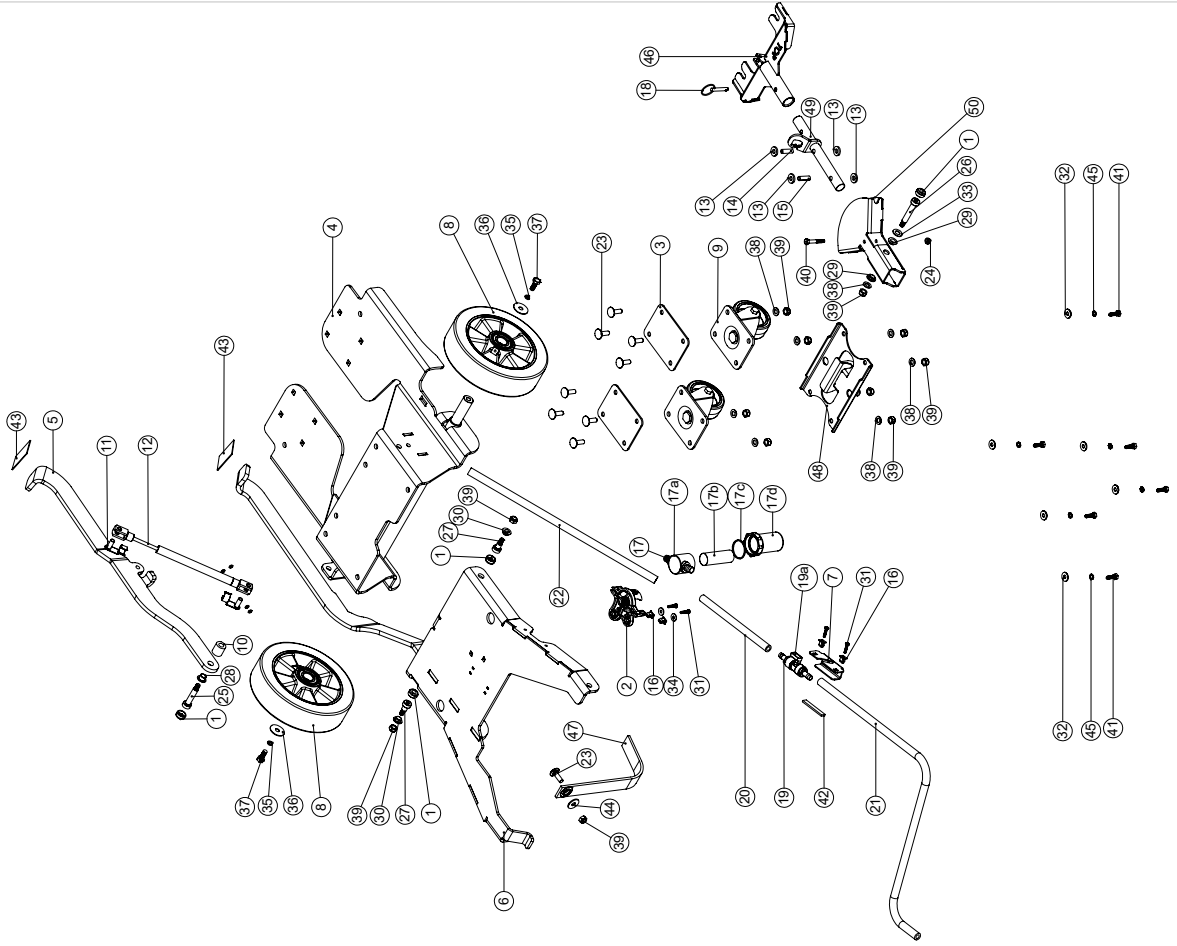

Numatic International Spare Parts

Model No: TGB6055 EXPLODED VIEW : CHASSIS

NB: FOR WIRING SEE DRAWING: N/A

903815

DRAWING: DRW-21593 ISS:A13
10/02/2022

Numatic International Spare Parts

Model No: TGB6055 EXPLODED VIEW : CHASSIS

ITEM:	PART No:	Description	Comments	QTY
1	237632	SHOULDER BOLT COVER		4
2	901006	FILTER MOUNTING BRACKET		1
3	329581	CASTOR ADAPTOR SPACER		2
4	902286	ETB6055 CHASSIS WELD ASSEMBLY PAINTED SILVER		1
5	404131	TTV4555 EXTRA LOAD PEDAL Z/PL		1
6	902268	ETB6055 DECK LIFTING LINK Z/PL		1
7	902262	TAP BRACKET PAINTED SILVER		1
8	204120	WICKE 200 X 50MM ALU WHEEL		2
9	N/A	HEAVY DUTY CASTOR: BLUE TYRE (Item:204116)		2
10	208350	NYLON SPACER ID 10.2MM X OD 20.0MM X LENGTH 21.0MM		1
11	208634	GAS RAM CLEVIS CLIP		2
12	N/A	280N GAS RAM (Item:208623)		1
13	206964	SLIDE NYLON SPACER		4
14	206863	VERTICAL NYLON SPACER		1
15	206954	SPIRO SPACER		1
16	900986	NYLON GROMMET NUT (PLASTIC INSERT TO SUIT No 8 PLASTITE SCREW)		4
17	208888	EXTENDED STRAINER		1
17a	208827	STRAINER BLACK TOP	SPARE PART	1
17b	208889	EXTENDED STRAINER 50 MESH SCREEN	SPARE PART	1
17c	208830	STRAINER GASKET	SPARE PART	1
17d	208890	EXTENDED STRAINER CLEAR BOWL	SPARE PART	1
18	206953	DETENT PINS		1
19	208761	10MM HOSE TAIL TO 10MM HOSE TAIL BALL VALVE ASSEMBLY		1
19a	901544	TAP HANDLE C/W COVER AND M3X6MM SCREW (SPARE ITEM)		1
20	303713	SILICONE TUBE (210MM LONG)	SPARE PART	1
21	391216	SILICON TUBE 8MM I/D X 3.2MM WALL SECTION (CUT 600MM)		1
22	304443	SILICON TUBE 8MM I/D X 3.2MM WALL SECTION (CUT 420MM)		1
23	902010	M8 X 35 COACH BOLT S/S		9
24	219642	M6 STAINLESS STEEL NYLON INSERT NUT		1
25	208355	M8 X 10 X 40MM LONG HEX SOCKET SHOULDER BOLT		1
26	208333	M8 X 10 X 50MM LONG HEX SOCKET SHOULDER BOLT		1
27	208313	M8 X 10 X 12MM LONG HEX SOCKET SHOULDER BOLT		2
28	208331	IGUS BEARING (GFM 101209)		1
29	208312	IGUS BEARING (GFM 101205)		2
30	208330	IGUS BEARING (GFM 101206)		2
31	219568	N08.34 INCH LG POZ-PAN SCREW STAINLESS STEEL PLASTITE		4
32	219647	M6 FORM G STAINLESS STEEL WASHER		6
33	219903	M10 FORM A STAINLESS STEEL WASHER		1
34	219644	M5 FORM G STAINLESS STEEL WASHER		2
35	219898	M8 SINGLE COIL STAINLESS STEEL WASHER		2
36	219877	M8 X 30 STAINLESS STEEL WASHER		2
37	219717	M8 X 20MM LONG HEXAGONAL STAINLESS STEEL BOLT		2
38	219578	M8 FORM A STAINLESS STEEL WASHER		9
39	219639	M8 STAINLESS STEEL NYLON INSERT NUT		12
40	291125	M6 X 40 LONG HEX BOLT STAINLESS STEEL		1
41	219976	M6 X 20MM LONG HEXANGONAL HEAD SET SCREW		6
42	902760	3MM THICK X 9MM WIDE INSEAL (212052 X 60MM LONG)		1
43	903064	FOOT PEDAL PAD (RED)	903063 CUT TO LENGHT	2
44	219716	M8 FORM G STAINLESS STEEL WASHER		1
45	902353	M6 EXTERNAL SHAKEPROOF WASHER STAINLESS STEEL		6
46	304466	FLOOR TOOL BRACKET ASSEMBLY (TT/TTB4045/4055)		1
47	903323	ANTI-STATIC STRAP (CUT TO LENGHT: 320MM LONG)		1
48	904960	FLOOR TOOL LIFTING PIVOT BRACKET WELD ASSY PAINTED SILVER		1
49	905730	TGB6055 FLOOR TOOL PIVOT TUBE ASSEMBLY		1
50	905728	FLOOR TOOL LIFTING PLATE WELD ASSEMBLY (3MM M/S) Z/PL		1
51	291145	M4 SHAKEPROOF WASHER STAINLESS STEEL		4