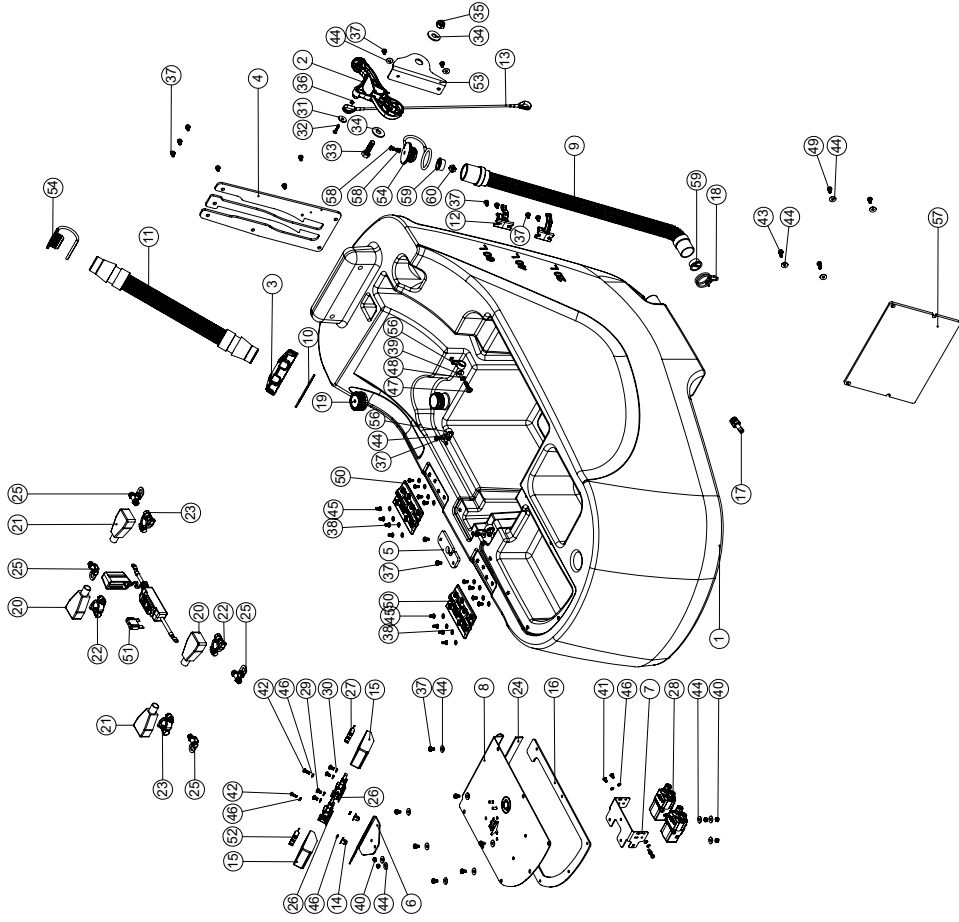

Numatic International Spare Parts

Model No: TGB6055 EXPLODED VIEW : BOTTOM TANK (CHARGERLESS)

904574
Internal Code: DRAWING: DRW-21604 ISS A13
17/02/2022

NB: FOR WIRING SEE DRAWING: DRW-21949 CHARGERLESS

Numatic International Spare Parts

Model No: TGB6055 EXPLODED VIEW : BOTTOM TANK (CHARGERLESS)

ITEM:	PART No:	Description	Comments	QTY
1	902160	ETB6055 GREY BOTTOM TANK MOULDING (EP)	WITHOUT LOGO	1
	902159	ETB6055 GREY BOTTOM TANK MOULDING	WITH LOGO	1
2	902324	RED SQUEEGEE LIFT HANDLE		1
3	237174	FILLER CAP WITH FILLER HOSE HOLE		1
4	404142	TTV4555 FOOT PEDAL GUIDE PLATE - ZIPL		1
5	902238	RETAINING PLATE		1
6	902254	FUSE BRACKET PAINTED SILVER		1
7	902253	CONTACTOR BRACKET PAINTED SILVER		1
8	902269	ELECTRONICS PLATE ASSY PAINTED SILVER		1
9	N/A	DUMP HOSE		1
10	208564	FILLER CAP SEALING RING		1
11	206842	420MM LONG BLACK STRETCH HOSE C/W CUFFS		1
12	901916	28mm HOSE CLIP		1
13	208996	LIFTING WIRE TTV4555 / TTB6055		1
14	900986	NYLON GROMMET NUT (PLASTIC INSERT TO SUIT No 8 PLASTITE SCREW)		2
15	208802	MAXI-FUSE HOLDER COVER		2
16	902066	PUMP PLATE GASKET (4555/6055)		1
17	219389	3/8 BSPP MALE C/W UNDERCUT & O RING TO 10.5MM HOSETAIL		1
18	902133	SPRING WIRE CLAMP (YDNAC-Y8010356)		1
19	208108	BOTTLE CAP		1
20	208936	BLACK BATTERY TERMINAL COVER (415N8V14)		2
21	208935	RED BATTERY TERMINAL COVER (415N8V02)		2
22	220455	BATTERY TERMINAL CONVERTOR	80ah BATTERY	2
23	220454	POSITIVE BATTERY TERMINAL CONVERTER	80ah BATTERY	2
24	902387	3MM X 19MM INSEAL TYPE 3259 (190MM)		1
25	902666	BATTERY CONNECTOR (M6 - M10)	100ah BATTERY	4
26	230102	FUSE HOLDER RATED AT 60 AMPS		2
27	230104	30 AMP MAXI FUSE		1
28	903736	24V ALBRIGHT CONTACTOR (SU60-2009)		2
29	219664	M5 X 8MM LONG POZI-PAN SCREW Z/PL		4
30	219661	M5 SINGLE COIL STAINLESS STEEL WASHER		4
31	291118	M5 STAINLESS STEEL WASHER 19MM OD		1
32	219686	M4 X 20MM LONG STAINLESS STEEL POZI PAN MACHINE SCREW		1
33	219695	M10 X 35MM LONG HEXAGONAL STAINLESS STEEL SCREW		1
34	291124	M10 PENNY WASHER STAINLESS STEEL		2
35	219897	M10 STAINLESS STEEL NYLON INSERT NUT		1
36	219687	M4 STAINLESS STEEL NYLON INSERT NUT		1
37	291135	M5 X 10MM LONG STAINLESS STEEL POZI PAN SEAMS SCREW		23
38	219385	M5 FORM A STAINLESS STEEL WASHER		16
39	219647	M6 FORM G STAINLESS STEEL WASHER		1
40	219633	M5 STAINLESS STEEL NYLON INSERT NUT		5
41	219687	M4 X 8MM LONG POZI PAN STAINLESS STEEL SCREW		4
42	219589	N68 X 1/2 INCH LONG POZI PAN STAINLESS STEEL PLASTITE SCREW		2
43	291132	M5 X 16MM LONG STAINLESS STEEL POZI PAN SEAMS SCREW		2
44	219644	M5 FORM G STAINLESS STEEL WASHER		20
45	291004	M5 X 10MM LONG STAINLESS STEEL BUTTON HEAD SCREW		16
46	291145	M4 SHAKEPROOF WASHER STAINLESS STEEL		8
47	902232	M6 X 25MM LONG POZI PAN SCREW STAINLESS STEEL		1
48	902353	M6 EXTERNAL SHAKEPROOF WASHER STAINLESS STEEL		1
49	291131	M5 X 12MM LONG STAINLESS STEEL POZI PAN SEAMS SCREW		2
50	303954	PLASTIC HINGE ASSEMBLY		2
51	221047	40 AMP MAXI FUSE		1
52	221091	20 AMP MAXI FUSE		1
53	903270	FLOOR TOOL HANDLE BRACKET Z/PL		1
54	903341	32MM HOSE CAP RED (C/W 8MM HOLE)		2
55	903175	IP67 FUSE HOLDER - LITTELFUSE MAHC0001ZXJ210.RING.RING		1
56	219514	P-CLIP		3
57	902239	CHARGER BLANKING PLATE (6MM)		1
58	904403	BARBED RIVET BLACK		2
59	904108	FLOAT STOP MOULDING		2
60	904109	FLOAT MOULDING		1
61	237754	35-38MM HOSE CLIP		1