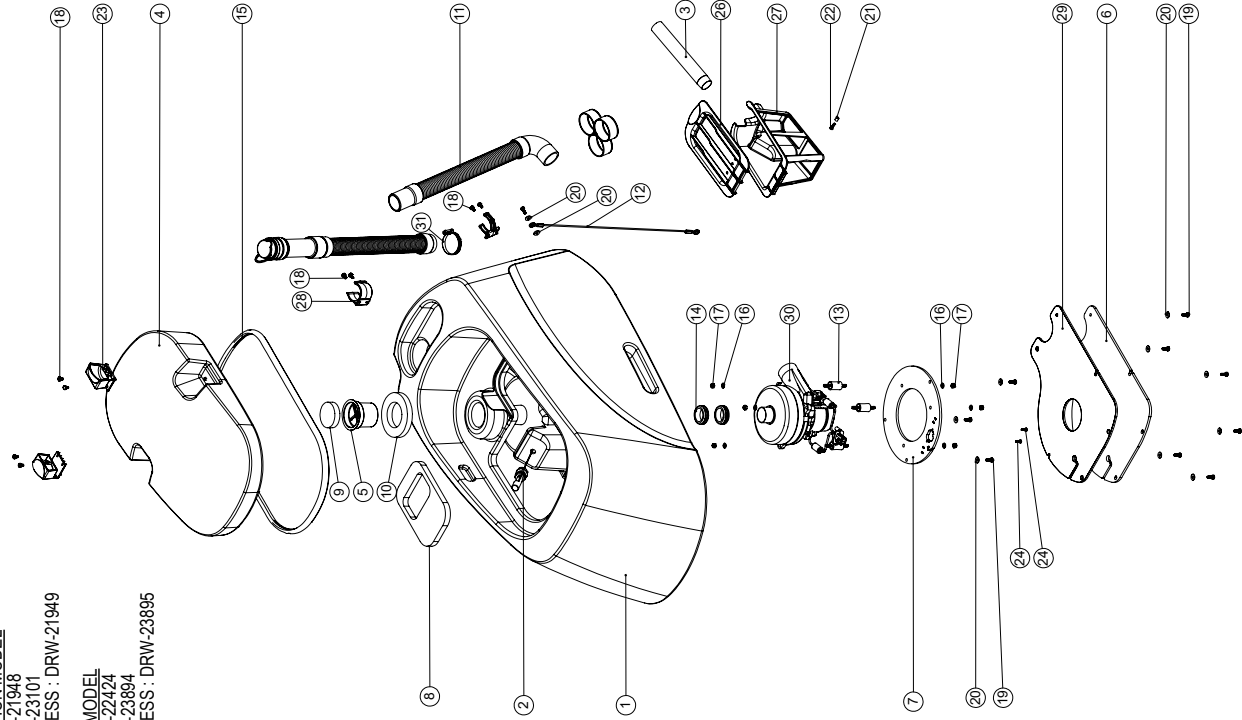

# Numatic International Spare Parts

**Model No:** TGB6055 EXPLODED VIEW : TOP TANK

ITEM:	PART No:	Description	Comments	QTY
1	902295	TTV4555TTB6055 GREY TOP TANK Moulding CW FLOAT SWITCH & TUBE		1
2	902234	FLOAT SWITCH (N.C.)	903038 SPARE END TIP	1
3	304386	PROCESSED ALUMINIUM WELDED TUBE CUT TO LENGTH (210MM)C6		1
4	902323	TTV4555 GREY SEPARATOR HOOD Moulding		1
5	237688	FOAM FILTER BODY		1
6	902237	VAC MOTOR BOTTTOM PLATE (2 STAGE)		1
7	902236	TANGENTIAL VAC MOTOR BRACKET (PP)		1
8	208950	FLOAT PAD		1
9	208947	INNER FOAM FILTER OUTER FOAM FILTER		1
10	208947	INNER FOAM FILTER OUTER FOAM FILTER		1
11	280021	35MM X 1000MM LONG 3:1 STRETCH HOSE (SHORT & LONG CUFF)		1
12	N/A	495MM LONG LIFTING LINK WIRE (Item: 208204)		1
13	208334	30MM x 20MM ANTI VIBRATION MOUNT		3
14	208144	38MM GROMMET X 6MM PANEL THICKNESS		2
15	391433	TTV4555 SEPARATOR SEALING GASKET CUT TO LENGTH		1
16	219870	M6 FORM A WASHER STAINLESS STEEL		6
17	219842	M6 STAINLESS STEEL NYLON INSERT NUT		6
18	291135	M5 X 10MM LONG STAINLESS STEEL POZI PAN SEMS SCREW		8
19	291132	M5 X 16MM LONG STAINLESS STEEL POZI PAN SEMS SCREW		9
20	219844	M5 FORM G STAINLESS STEEL WASHER		11
21	219508	SPIROL SPACER		1
22	299021	Nø8 X 3/4 INCH LONG SELF TAP POZI PAN SCREW		1
23	902919	CLIP Moulding (RED)		2
24	219569	Nø8 X 1/2 INCH LONG POZI PAN STAINLESS STEEL PLASTITE SCREW		2
25	900903	HOSE CLOSURE REPLACEMENT KIT (ø5MM-38MM STRETCH HOSE)	SPARE PART	1
26	903285	FILTER BASKET LID (RED)		1
27	903283	FILTER BASKET (RED)		1
28	237382	ACETAL HOSE CLIP Moulding		1
29	903628	VAC MOTOR BOTTTOM PLATE LINER		1
30	915802	24V TANGENTIAL DISCHARGE 2-STAGE VAC MOTOR & PLUG ASSEMBLY + CHOKE		1
31	219919	32MM-50MM STAINLESS STEEL HOSE CLIP		1
32	291145	M4 SHAKEPROOF WASHER STAINLESS STEEL		4
33	237754	35-38MM HOSE CLIP		1
34	237718	HOSE GUIDE		1
35	901548	35MM X 250MM STRETCH HOSE (3:1) CW ADJUSTABLE CUFF + CAP		1
36	219547	M5 X 16MM LONG POZI PAN STAINLESS STEEL SCREW		1