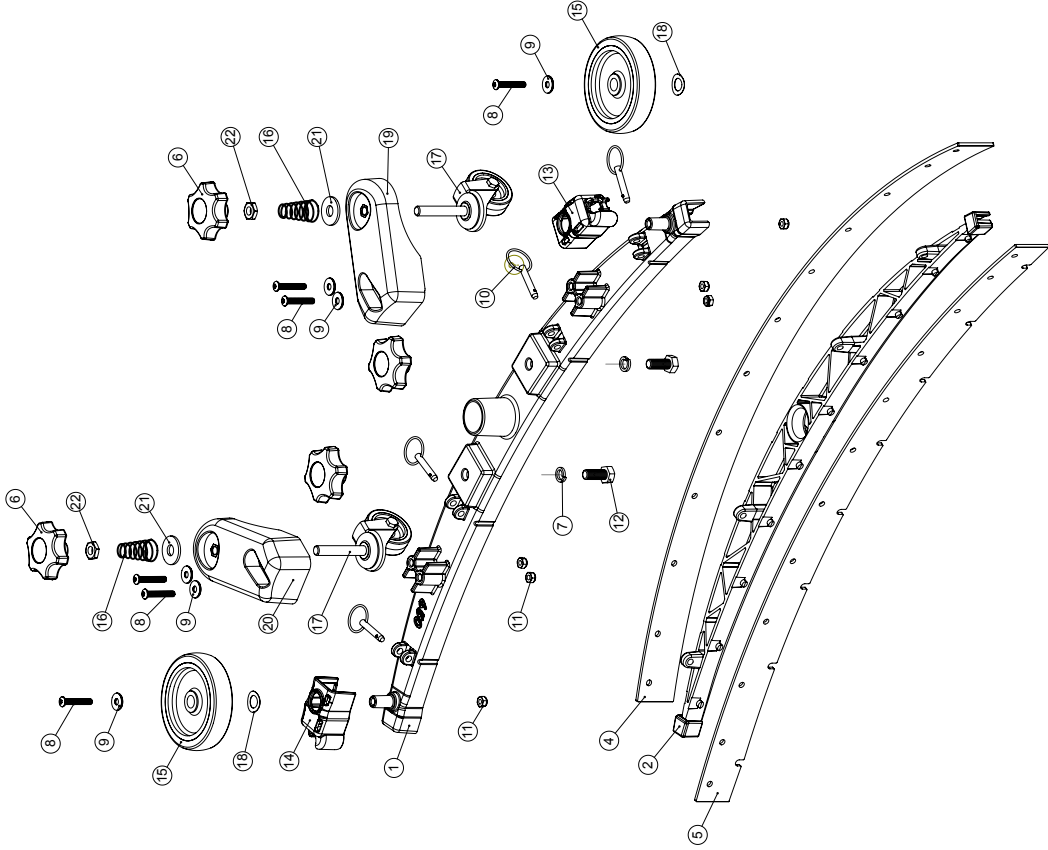

Numatic International Spare Parts
Model No: 650 TWINTEC ALUMINIUM FLOOR TOOL (38MM HOSE, RED TRIM, SERILOR BLADES)

903347
Internal Code: DRAWING: DRW-22621 ISS:A09
PRO 27/03/2018

NB: FOR WIRING SEE DRAWING: N/A

Numatic International Spare Parts
Model No: 650 TWINTEC ALUMINIUM FLOOR TOOL (38MM HOSE, RED TRIM, SERILOR BLADES)

ITEM:	PART No:	Description	Qty
1	208198	(650MM SCRUB WIDTH) ALUMINIUM SQUEEGEE CASTING (38MM HOSE FITTING)	1
2	903345	(650MM SCRUB WIDTH) RED BLADE HOLDER Moulding (SLOPING PROFILE) (32MM & 38MM HOSE FITTING)	1
	900518	650 REPLACEMENT SERILOR GREEN POLYURETHANE BLADES SET	
4	208970	(650MM SCRUB WIDTH) REPLACEMENT (4.0MM / 35-45 SHORE A) REAR LAMINATED SERILOR POLYBLADE (847MM LONG)	1
5	208987	(650MM SCRUB WIDTH) REPLACEMENT (3.2MM / 40 SHORE A) FRONT MONOLAYER SERILOR POLYBLADE (819MM LONG)	1
6	903281	M10 LOBE KNOB (RED)	4
7	219889	M10 SINGLE COIL STAINLESS STEEL WASHER	2
8	219933	M6 X 35MM SOCKET BUTTON HEAD BOLT STAINLESS STEEL	6
9	219647	M6 FORM G STAINLESS STEEL WASHER	6
10	206953	DETENT PINS	4
11	219642	M6 STAINLESS STEEL NYLON INSERT NUT	6
12	219909	M10 X 25MM LONG HEXAGONAL STAINLESS STEEL SCREW	2
13	237322	RIGHT HAND FLOOR TOOL CLIP Moulding	1
14	237323	LEFT HAND FLOOR TOOL CLIP Moulding	1
15	208796	4 INCH WHEEL	2
16	229175	CONICAL SPRING	2
17	907759	50MM DIAMETER GREY TPR TYRED SWIVEL CASTOR C/W M10 X 60 SWAGED STEM.	2
18	219891	13MM WAVEY WASHER	2
19	906860	ADJUSTABLE FLOOR TOOL CASTOR PLASTIC PLATE LEFT	1
20	906859	ADJUSTABLE FLOOR TOOL CASTOR PLASTIC PLATE RIGHT	1
21	291124	M10 PENNY WASHER STAINLESS STEEL	2
22	219951	A4 (STAINLESS STEEL) M10 HEX LOCK NUT (HALF NUT)	2