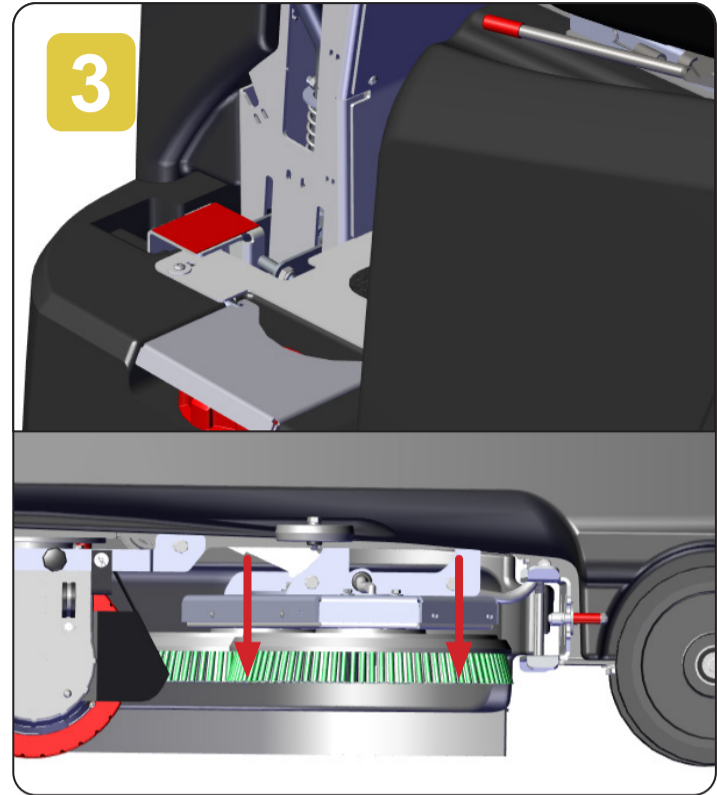

# TRG720 Operating Guide

Ride-On Scrubber Dryer

To start the machine, turn the key (1) set the direction switch to forward (2) set the speed control and water flow rate(3).

With the machine running press Vacuum On/Off button.

then press the accelerator peddle to operate