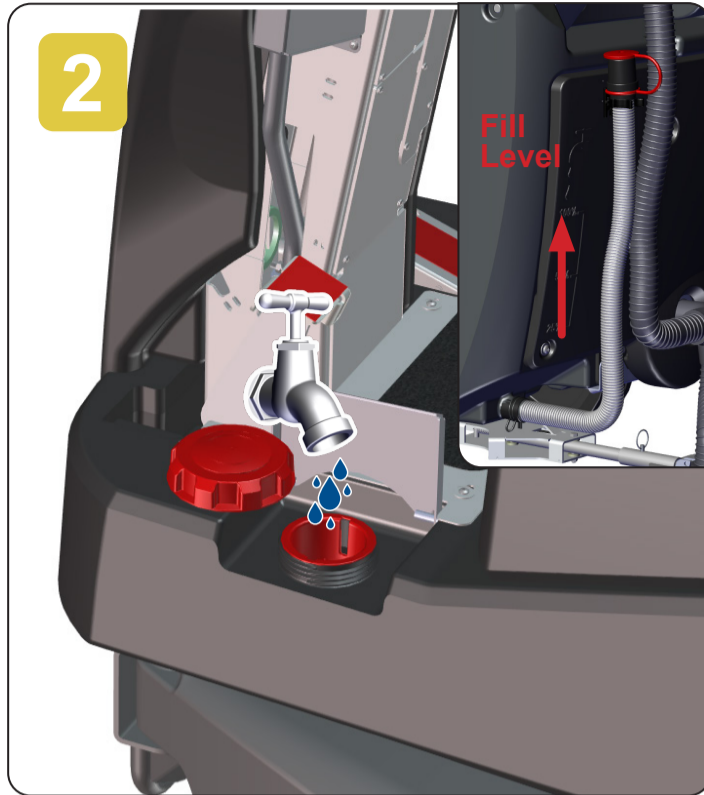

# TRG720 Operating Guide

Ride-On Scrubber Dryer

To start the machine, turn the key (1) set the direction switch to forward (2) set the speed control and water flow rate(3).

With the machine running press Vacuum On/Off button.

then press the accelerator peddle to operate