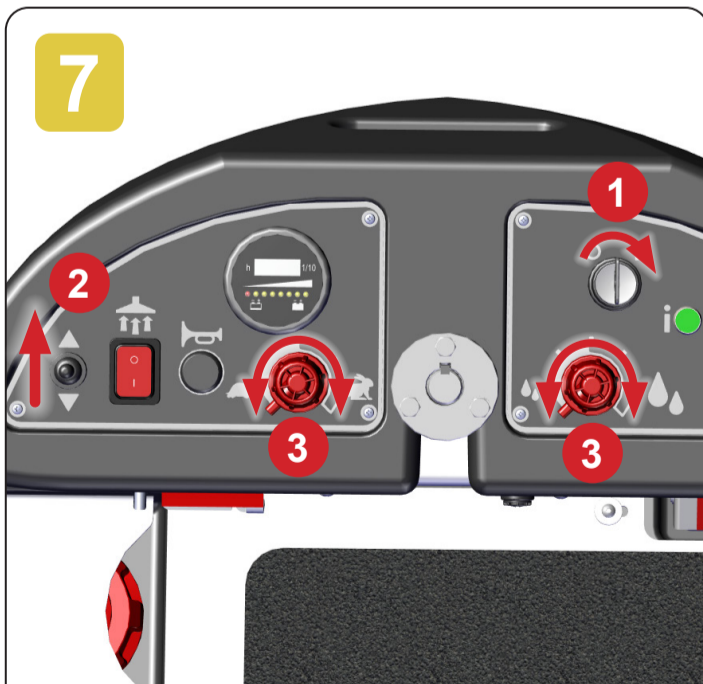

# TRG720 Operating Guide

Ride-On Scrubber Dryer

To start the machine, turn the key (1) set the direction switch to forward (2) set the speed control and water flow rate(3).

With the machine running press Vacuum On/Off button.

then press the accelerator peddle to operate