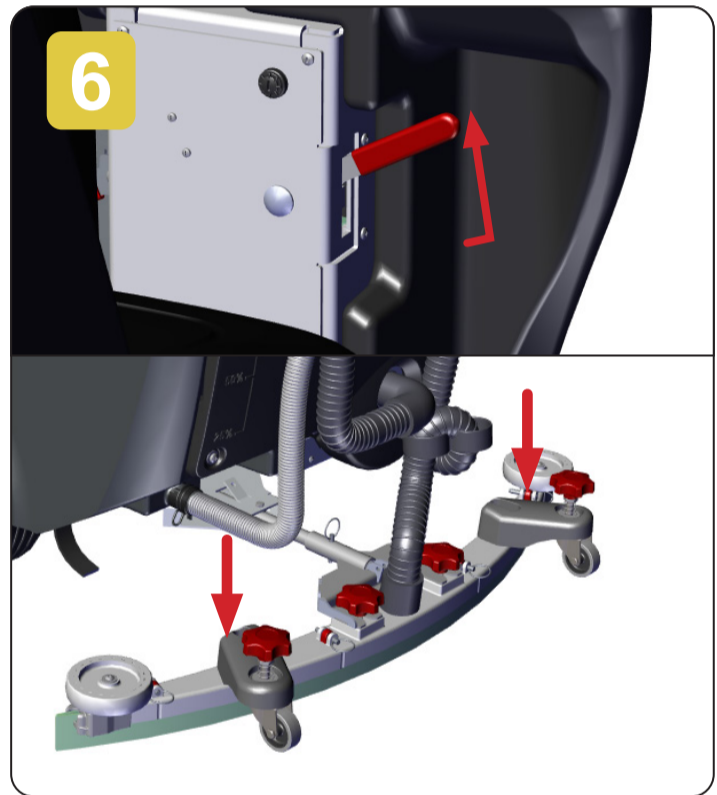

# TRG720 Operating Guide

Ride-On Scrubber Dryer

To start the machine, turn the key (1) set the direction switch to forward (2) set the speed control and water flow rate(3).

With the machine running press Vacuum On/Off button.

then press the accelerator peddle to operate