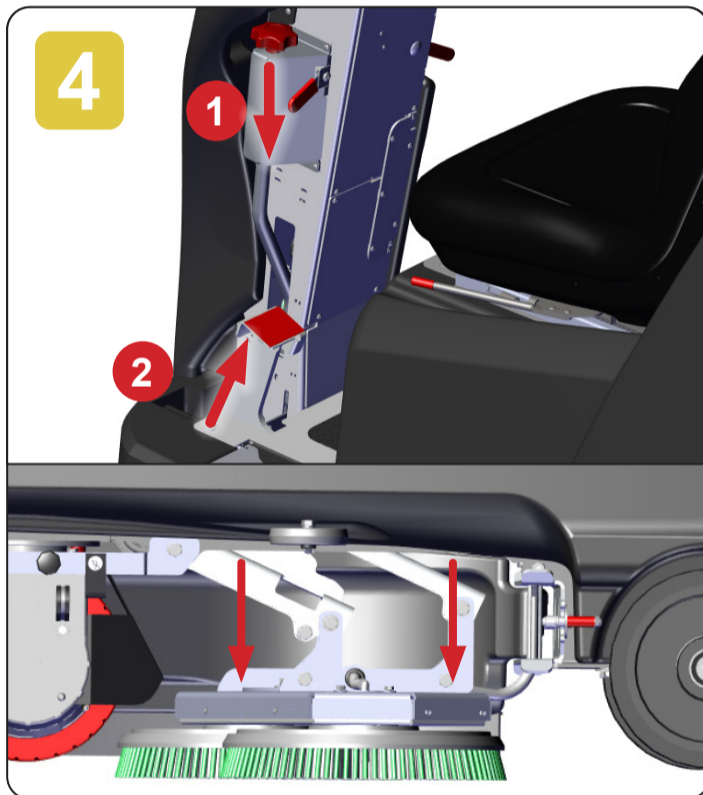

# TRG720 Operating Guide

Ride-On Scrubber Dryer

To start the machine, turn the key (1) set the direction switch to forward (2) set the speed control and water flow rate(3).

With the machine running press Vacuum On/Off button.

then press the accelerator peddle to operate