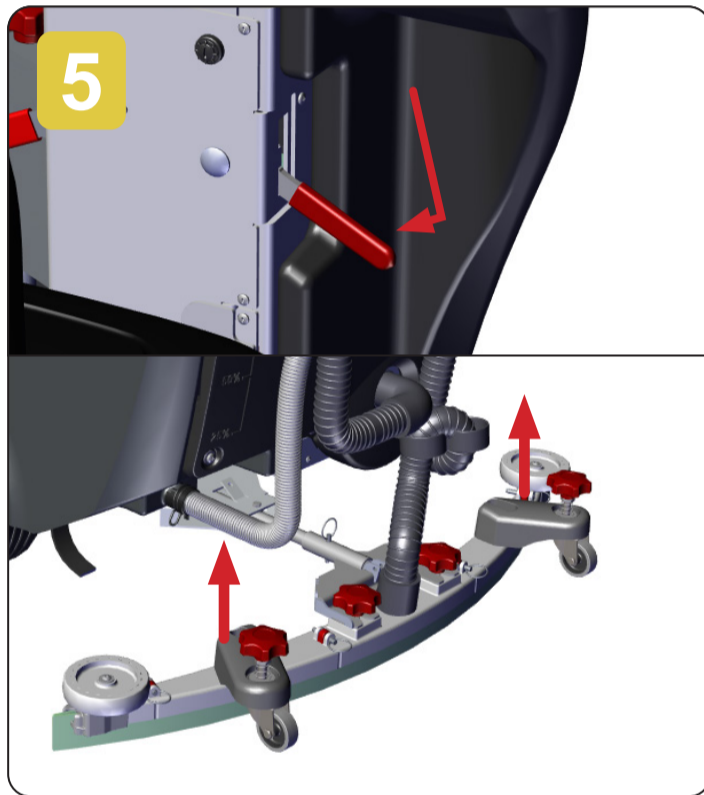

# TRG720 Operating Guide

Ride-On Scrubber Dryer

To start the machine, turn the key (1) set the direction switch to forward (2) set the speed control and water flow rate(3).

With the machine running press Vacuum On/Off button.

then press the accelerator peddle to operate