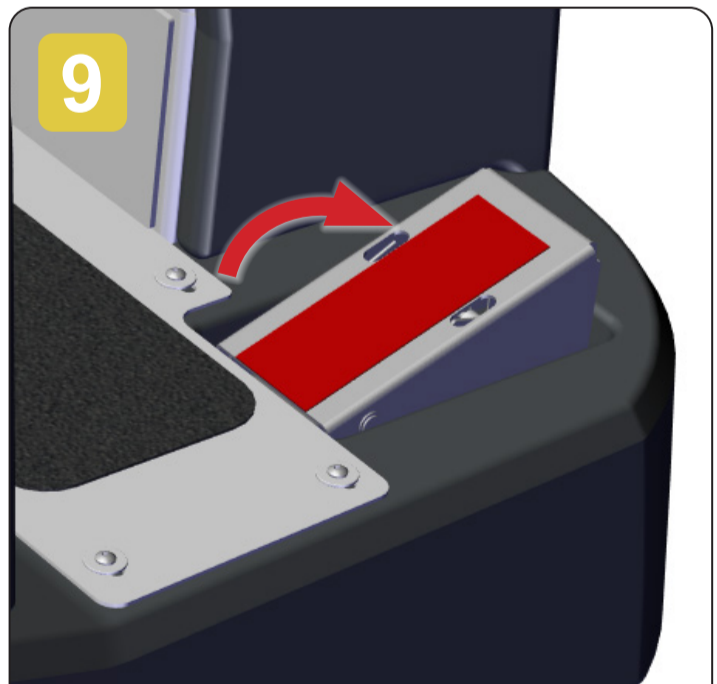

# TRG720 Operating Guide

Ride-On Scrubber Dryer

To start the machine, turn the key (1) set the direction switch to forward (2) set the speed control and water flow rate(3).

With the machine running press Vacuum On/Off button.

then press the accelerator peddle to operate