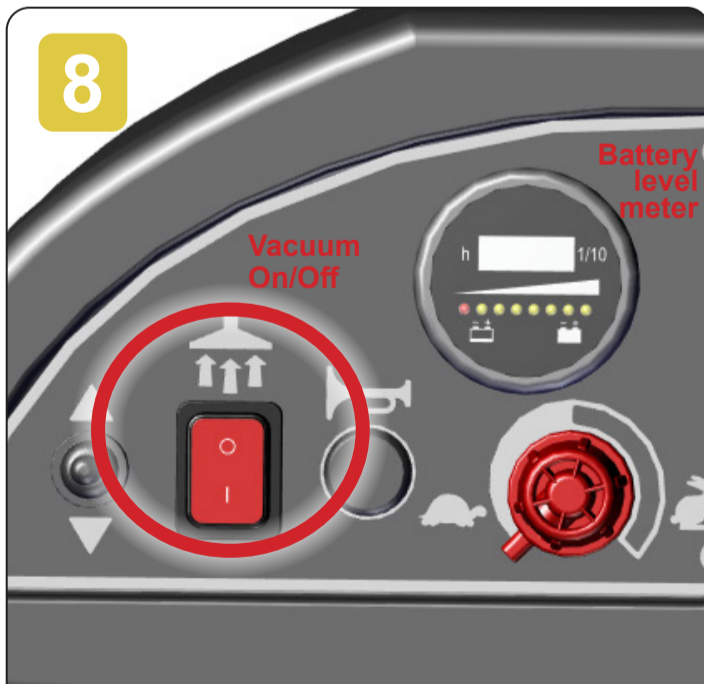

# TRG720 Operating Guide

Ride-On Scrubber Dryer

To start the machine, turn the key (1) set the direction switch to forward (2) set the speed control and water flow rate(3).

With the machine running press Vacuum On/Off button.

then press the accelerator peddle to operate