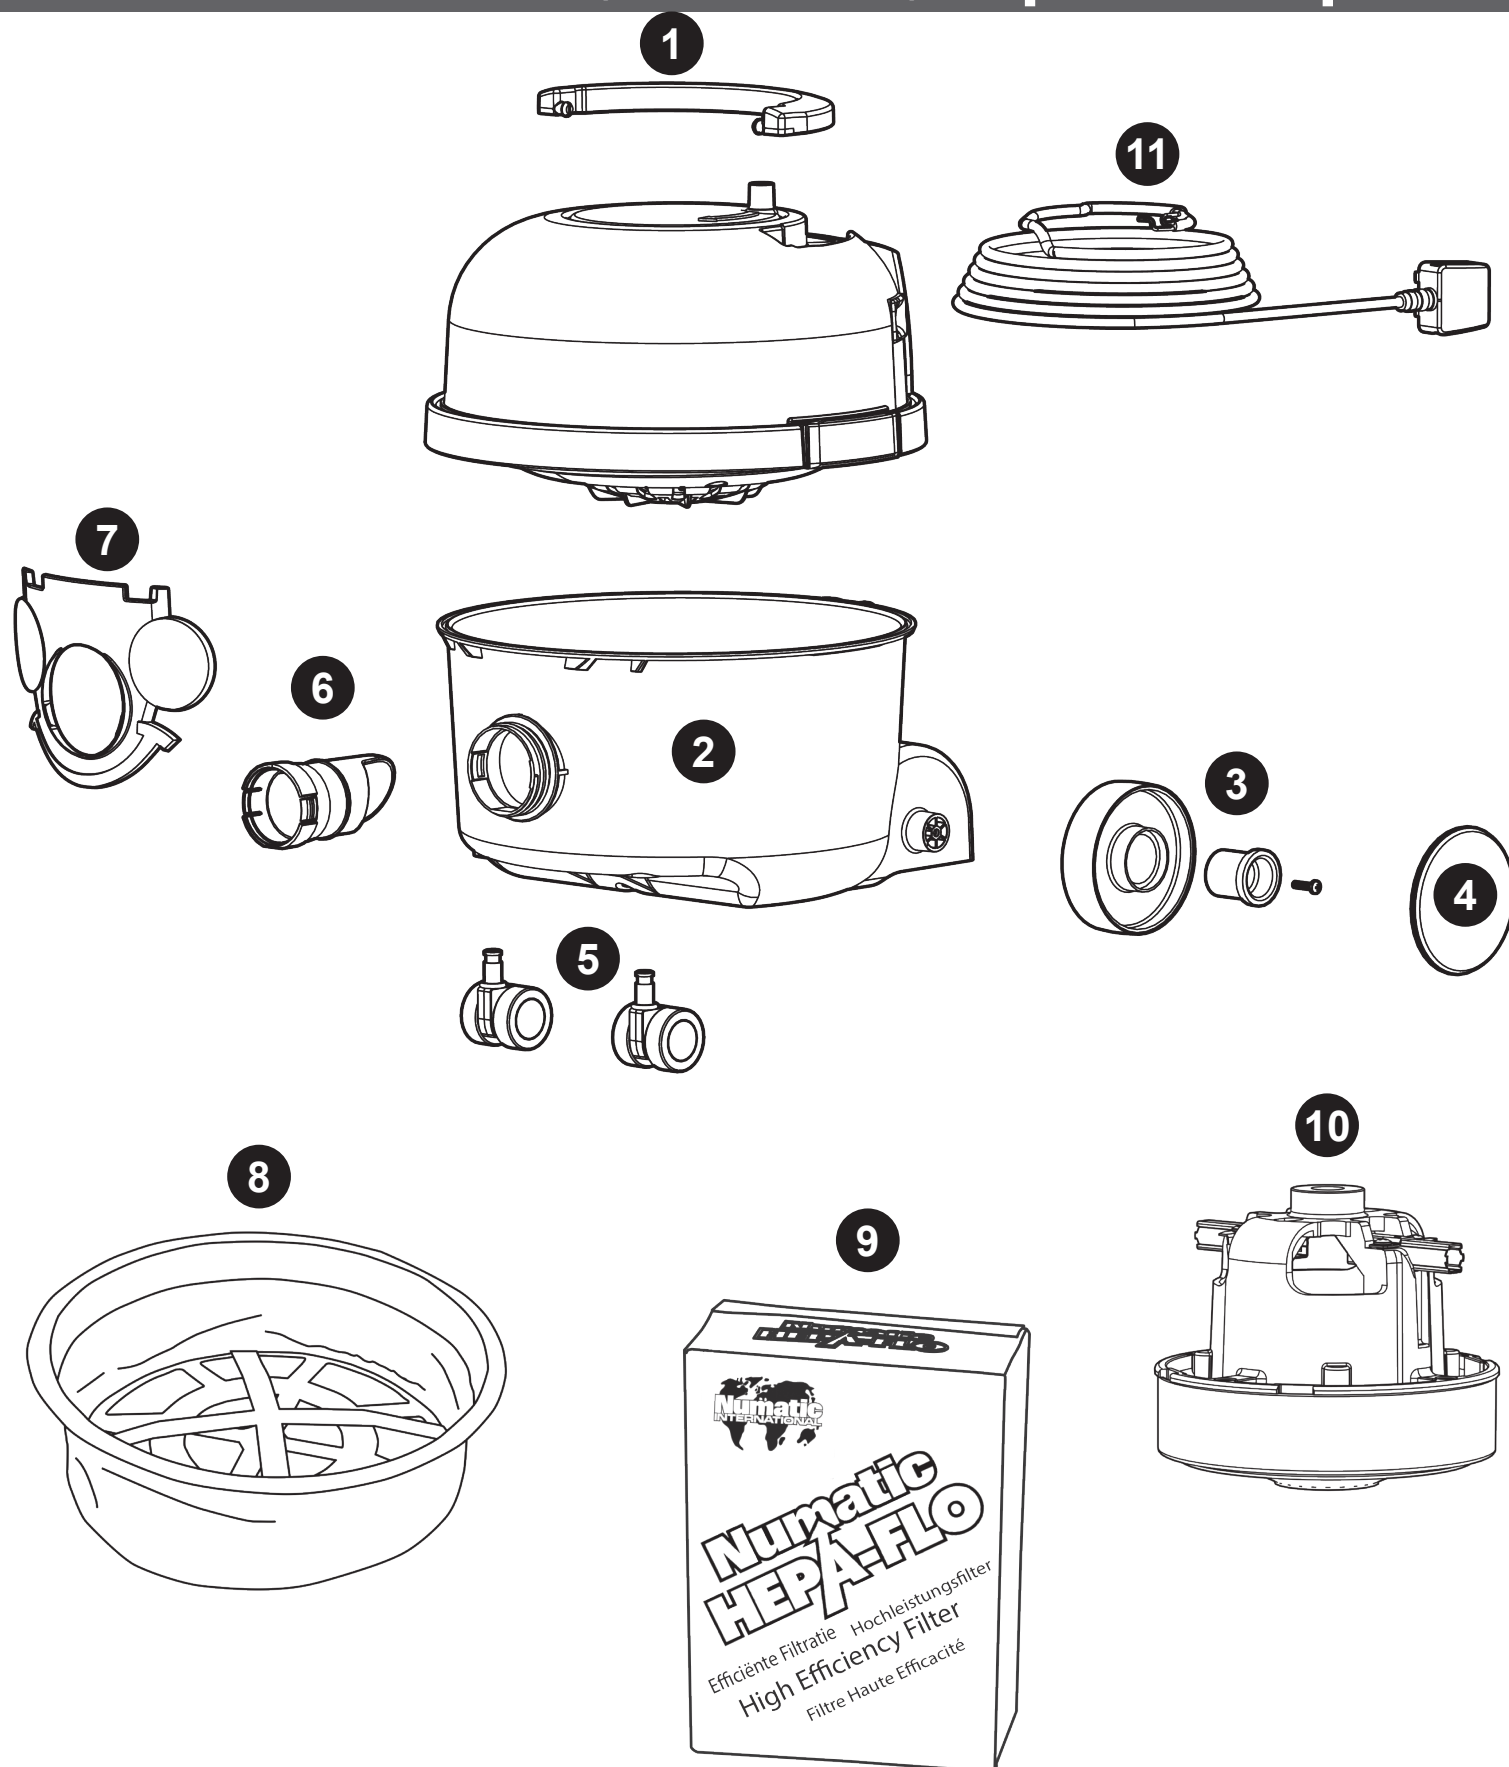

HVR HET 160 & ECO

DRY VACUUM RANGE

(HENRY HETTY) Exploded Spares

Num	Description			Num	
1	Reeler handle			227120	
2	11 Inch 160 Drum with accessory with storage (RED) + Henry face			902391	
	11 Inch 160 Drum with accessory with storage (PINK) + Hetty face			902285	
3	Wheel hub for 2 shot wheel			227868	
	Henry wheel 2 shot moulding			227640	
	NO8.5/8 linch long pozi-pan screw z/pl.plastite			219105	
4	Coloured wheel Disc (RED)			227687	
	Coloured wheel Disc (PINK)			229798	
5	40mm Twin wheel castor with PU tyre			204000	
6	Front Fit Bag Connector			237119	
7	11 Inch Henry snap face (RED)			901538	
	11 Inch Hetty snap on face (PINK)			901547	
8	11" TriTex filter (dry only use)			909560	
9	Pack of 3 NVM-1CH HepaFlo bags			909291	
	Box of 5 NVM-1CH HepaFlo bags			907076	
	Box of 10 NVM-1CH HepaFlo bags			907075	
10	(420W) 230V SINGLE STAGE THRU FLOW FAN MOTOR TCO (ECO MODEL)			901792	
	(620W) 230V SINGLE STAGE TF MOTOR (DLI 653T) TCO (6210820147)			908947	
11	10 Metre X 0.75MM X 2 Core (UK plug)	236115	11	8M X 18AWG X 2 Core cable (CSA plug)	904060
	10 Metre X 0.75MM X 2 Core (European plug)	236300		10 Metre X 0.75MM X 2 Core (South Africa plug)	236036
	10 Metre X 0.75MM X 2 Core (Swiss plug)	236047		10 Metre X 0.75MM X 2 Core (Australia plug)	236044

**Item
Description**

**Part
Number**

420W (607361 Kit HS1) (ECO MODEL)

ECO BRUSH 190 (BLACK)	601228
280MM COMBINATION TOOL HEAD PLASTIC BASE (PRO-FLO PF280)	911609
FLO MAX CONICAL HOSE 38MM-32MM (BOFLEX) (2M)	914411
Handy Kit	909564
32mm Stainless Steel Tube Set	909563