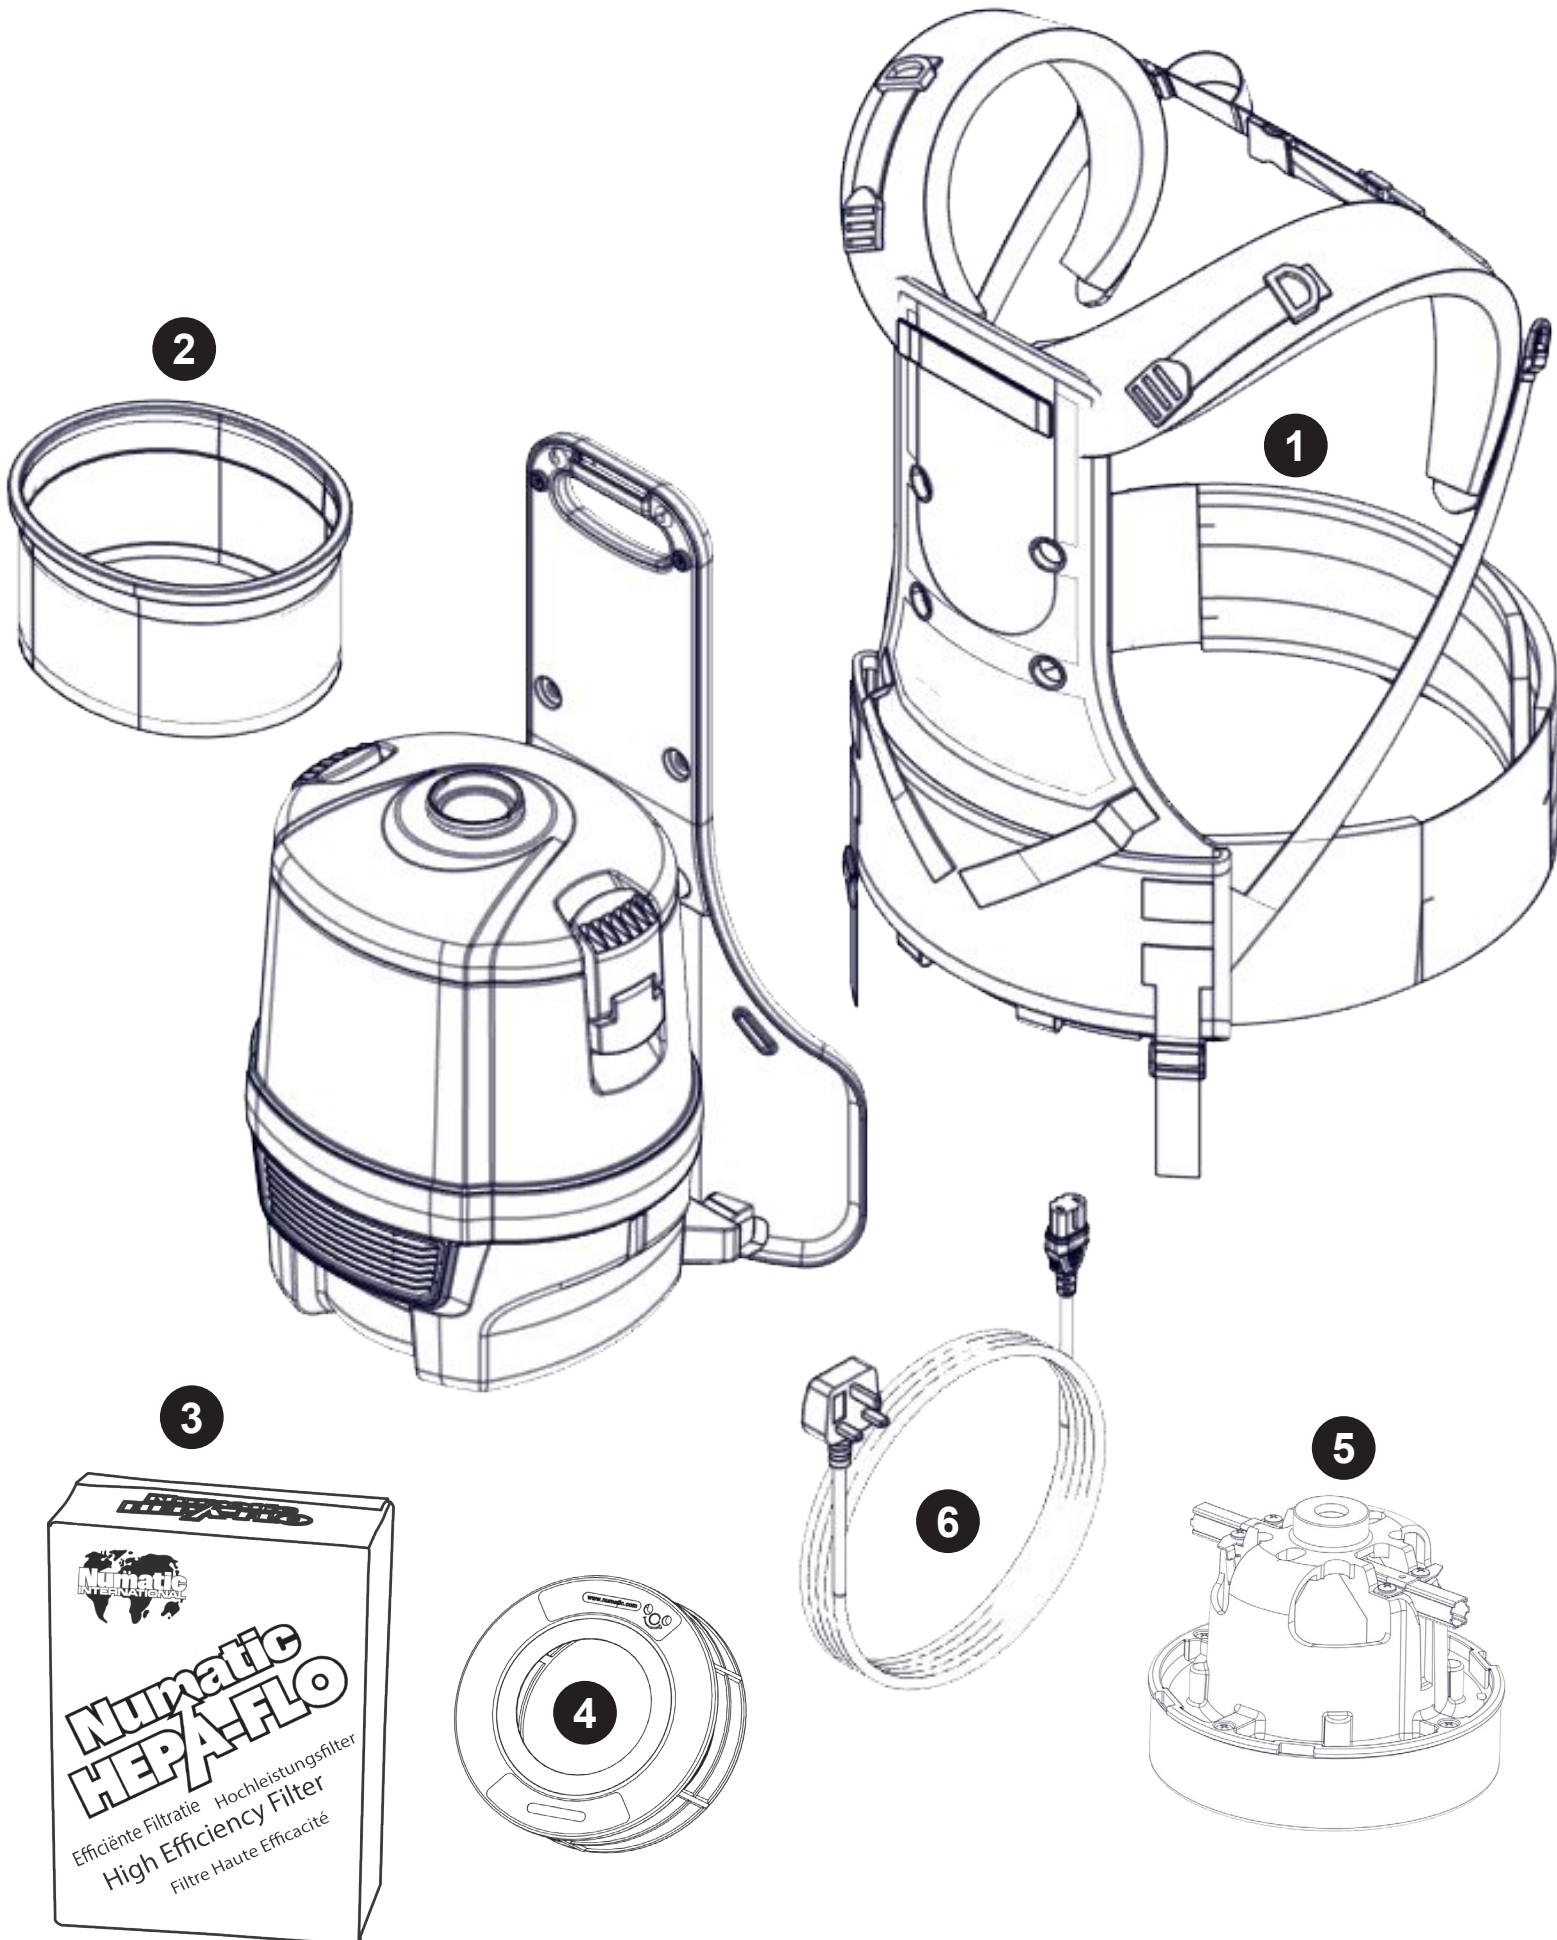

# RSV150H (HEPA) Exploded Spares

MAINS CABLE BACKPACK

<b>Num</b>	<b>Description</b>	<b>Num</b>
1	RUCKSACK HARNESS - RSB150/RSV150 (RED)	912533
2	SHORT BACKPACK TRITEX FILTER	910915
3	NVM-1AH INDIVIDUAL HEPAFLO FILTER BAG (RSV130)	604011
4	H13 FILTER ASSEMBLY (HZ)	901647
5	230V SINGLE STAGE TF MOTOR (DLI 653T) TCO (6210820147)	908947
	120V SINGLE STAGE THRU FLOW FAN MOTOR (DL1651T) TCO (620)	205291
6	15MT X 1MM X 2CORE CABLE UK PLUG	910610
	15MT X 1MM X 2CORE CABLE EURO PLUG YELLOW JACKET	911347
	15MT X 1MM X 2CORE CABLE SWISS PLUG YELLOW JACKET	911346
	15MT X 1MM X 2CORE CABLE YELLOW AUS+NZ PLUG	910477
	15MT X 1MM X 2CORE CABLE RSA PLUG YELLOW JACKET	910481
	CSA/USA 10A.2PIN PLUG SJT (105 DEG) 2 X 18AWG.15M.22205 YELLOW	912333
	15MT X 1MM X 2CORE CABLE (NUC17S + PLUG) INDUSTRIAL PLUG	911466

Item Description	Part Number
	(AA30E)
1.2M BOFLEX RSB/RSV150 HOSE ASSEMBLY	914980
280MM COMBINATION TOOL HEAD PLASTIC BASE (PRO-FLO PF280)	911609
65MM SOFT DUSTING BRUSH (NVA-44B )	601144
32MM DOUBLE TAPER ADAPTOR	601141
32MM O/D ALUMINIUM TUBE BEND.BLACK NPC VOLUME CONTROL	601051
32MM ALUMINIUM EXTENSION TUBE	601024

Item Description	Part Number
	915883 (AAT30E)
1.2M BOFLEX RSB/RSV150 HOSE ASSEMBLY	914980
270MM COMBINATION TOOL HEAD PLASTIC BASE (PRO-FLO PF270) (RD270P2)	902923
65MM SOFT DUSTING BRUSH (NVA-44B )	601144
32MM DOUBLE TAPER ADAPTOR	601141
32MM O/D ALUMINIUM TUBE BEND.BLACK NPC VOLUME CONTROL	915195
TELESCOPIC WAND 32 X 560 X 940 ALUMINIUM	914759