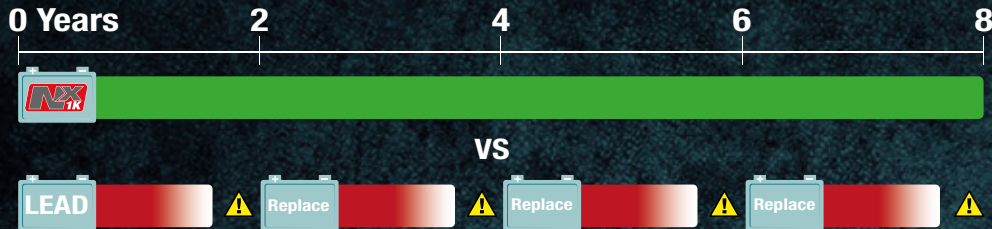

# Next Generation Lithium Power

**Fast Charge, Long Life,  
Flexible Power**

## Saves You Money

Investing in lithium compared to routinely replacing lead batteries and associated service costs provides a positive return on investment across the NX1K range, therefore saving you money.

## 3 Years Warranty†

Utilising the latest Lithium Phosphate Technology and delivering over 4000 charge cycles, NX1K is one of the safest batteries platforms on the market. A 3-year battery warranty provides complete peace of mind for you and your cleaning fleet.