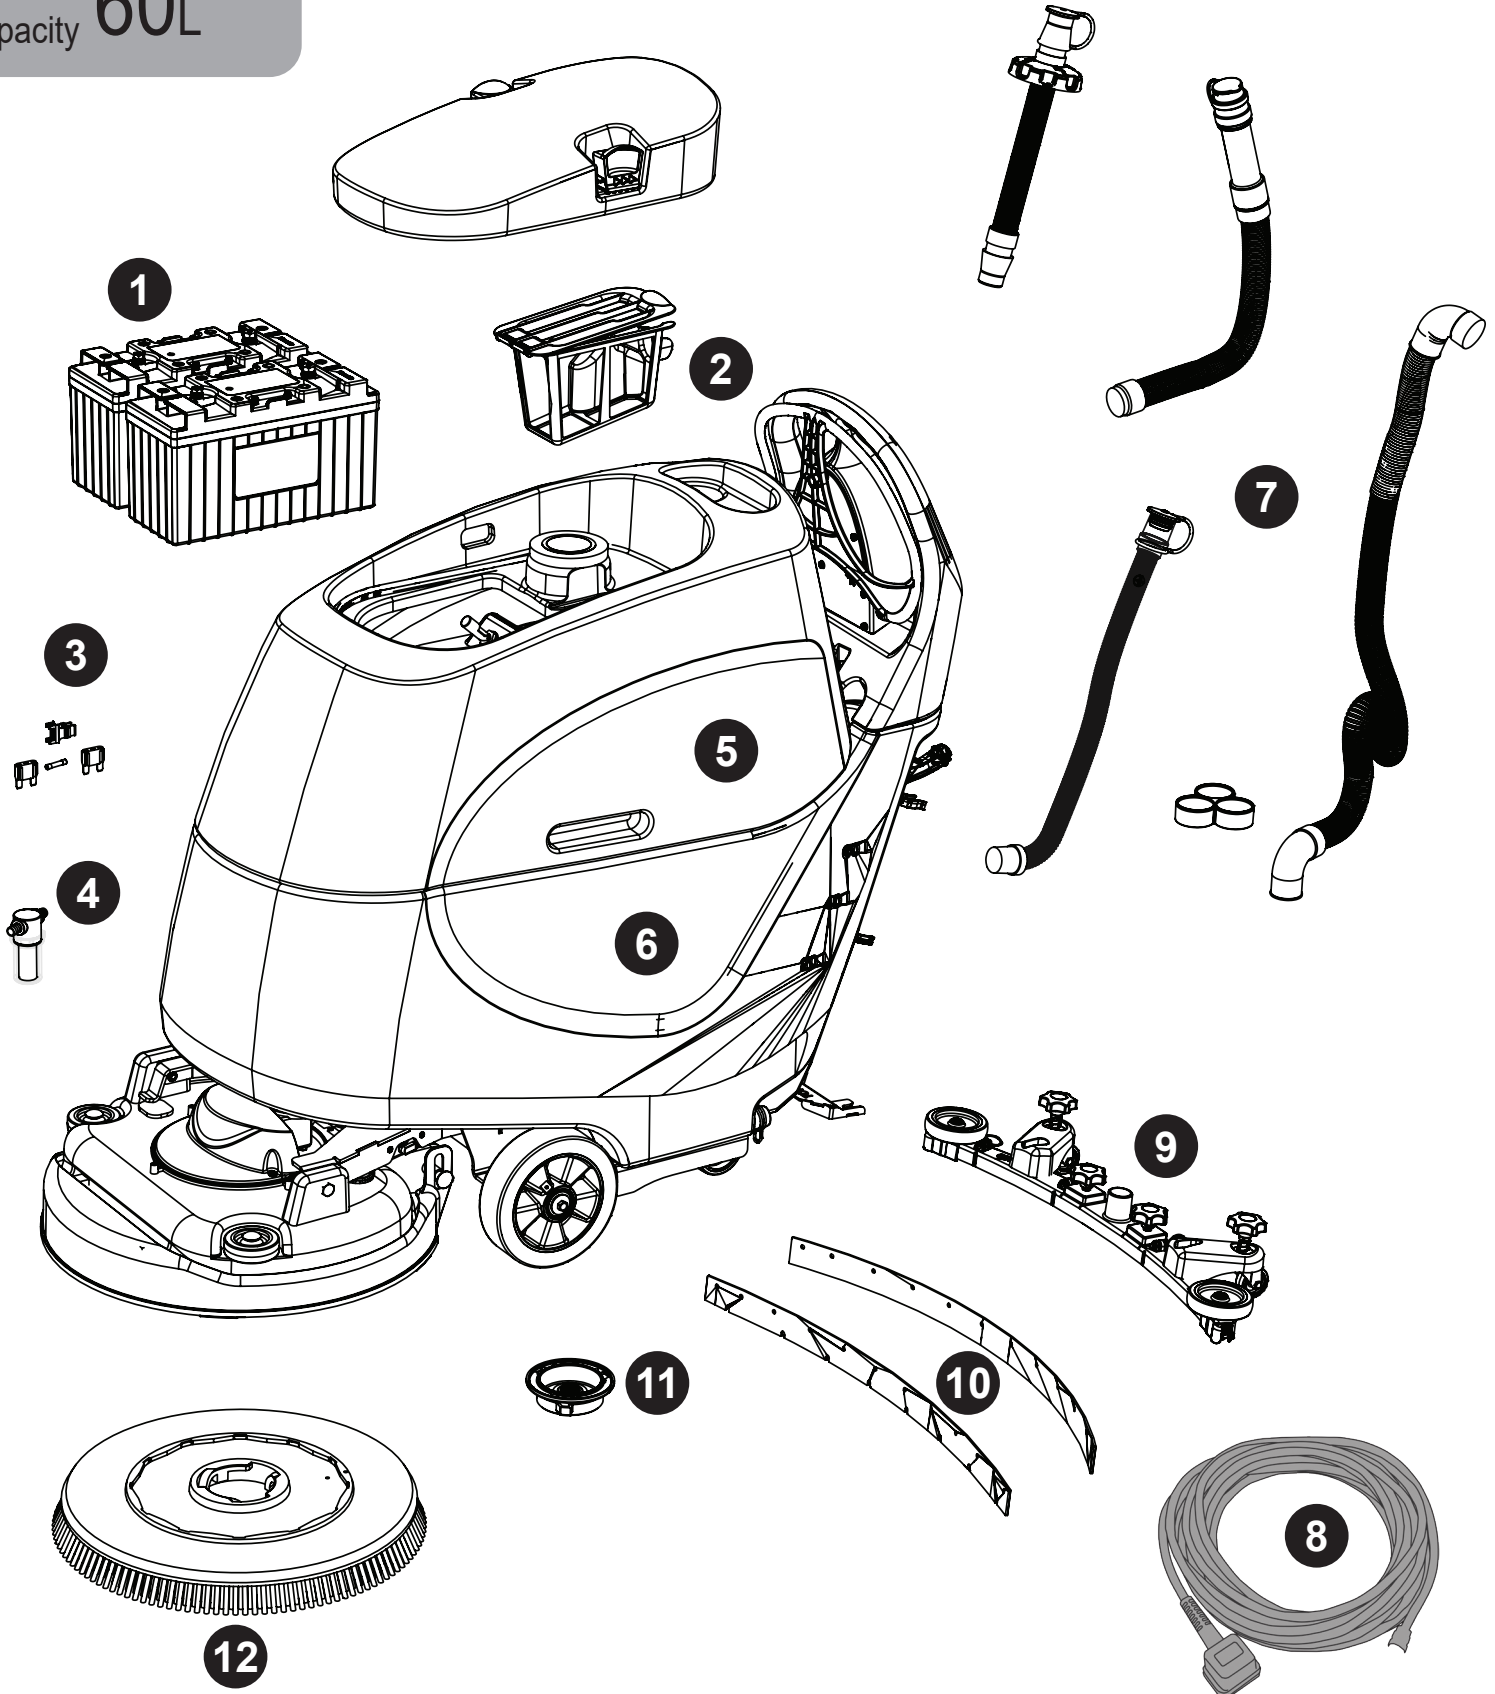

TBL6055 (50ah/100ah) / Telematics Exploded Spares

Walk-behind Battery Scrubber Dryer

Brush Speed **100** rpm
Tank Capacity **60L**

	Description	Part Number
1	NX1K LFP BATTERY TYPE (LI-ION) (50AH X 1) (100AH X 2)	911948
2	FILTER BASKET WITH LID	903283
3	20 AMP MAXI FUSE (YELLOW)	221091
	30 AMP MAXI FUSE (GREEN)	230104
	FUSE 2.5A (6.3x32)	903066
	MAXI FUSE PULLER	230112
4	EXTENDED STRAINER	208888
5	TBL6055 TOP TANK ASSEMBLY	915510
6	TBL6055/50 BOTTOM TANK ASSEMBLY (50AH)	916211
	TBL6055/100 BOTTOM TANK ASSEMBLY (100AH)	915118
7	DUMP HOSE ASSEMBLY WITH RED HOSE CAP	903977
	28MM X 370MM LONG 3:1 STRETCH HOSE WITH RED CAP	903696
	35MM X 250MM STRETCH HOSE (3:1) WITH ADJUSTABLE CUFF WITH CAP	901548
	FILLER CAP C/W HOLE	237174
	35MM X 960MM LONG 3:1 STRETCH HOSE (SHORT & LONG CUFF)	280021
	HOSE GUIDE	237718
8	UK TYPE CHARGING LEAD	220386
	AUSTRALIAN CHARGER LEAD	220438
	YELLOW CABLE EURO TYPE CHARGING LEAD	221079
	CHARGING LEAD ASSY + SWISS PLUG	220392
9	750 TWINTEC ALUMINIUM FLOOR TOOL (,RED TRIM, SERILOR BLADES)	904699
10	750 SERILOR BLADES	900519
11	DIE CAST CHUCK MACHINED	230207
12	550MM TEN-TEC BRUSH - CODE RED	918295

918295	550MM TEN-TEC BRUSH - CODE RED	606550	550MM NYLOSCRUB SHAMPOO BRUSH (SINGLE)
900526	500MM NULOC2 DRIVE BOARD	609100	EMPTYING HOSE EXTENSION KIT
904699	ALUMINIUM FLOOR TOOL 750MM C/W ADJUSTABLE WHEELS AND POLYURETHANE BLADES	607250	WANDER FLOOR KIT (32MM)
900519	REPLACEMENT GREEN POLYURETHANE BLADE SET, 944MM FOR 750 FLOOR TOOL	606193	WANDER FLOOR KIT (38MM)