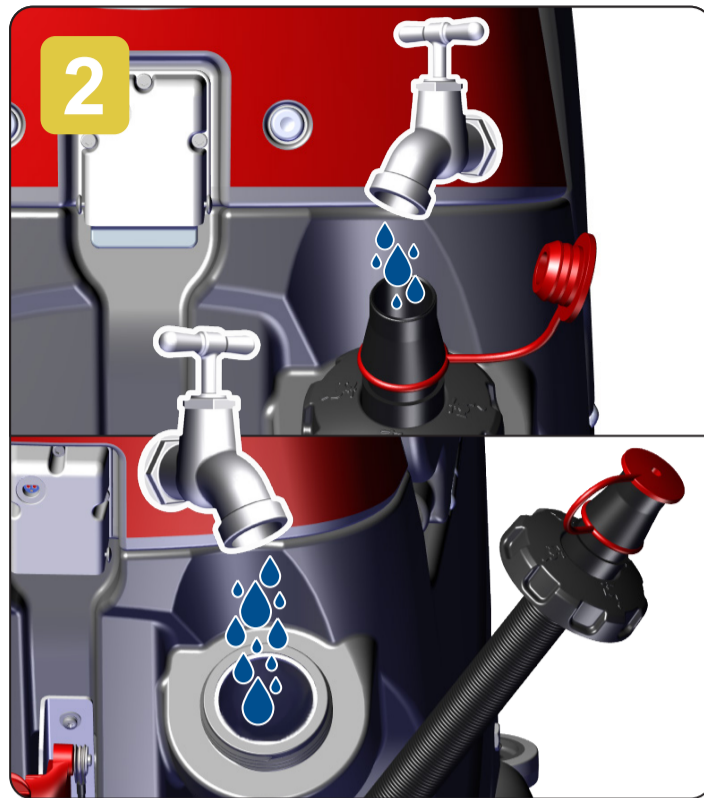

TBL6055 NX1K Operating Guide

Walk-behind Battery Scrubber Dryer

To start the machine, turn the key (1) then pull the start triggers (2) with the deck down, this will start the brush spinning.

With the machine running press the Water On/Off button and the Vacuum On/Off button as required.