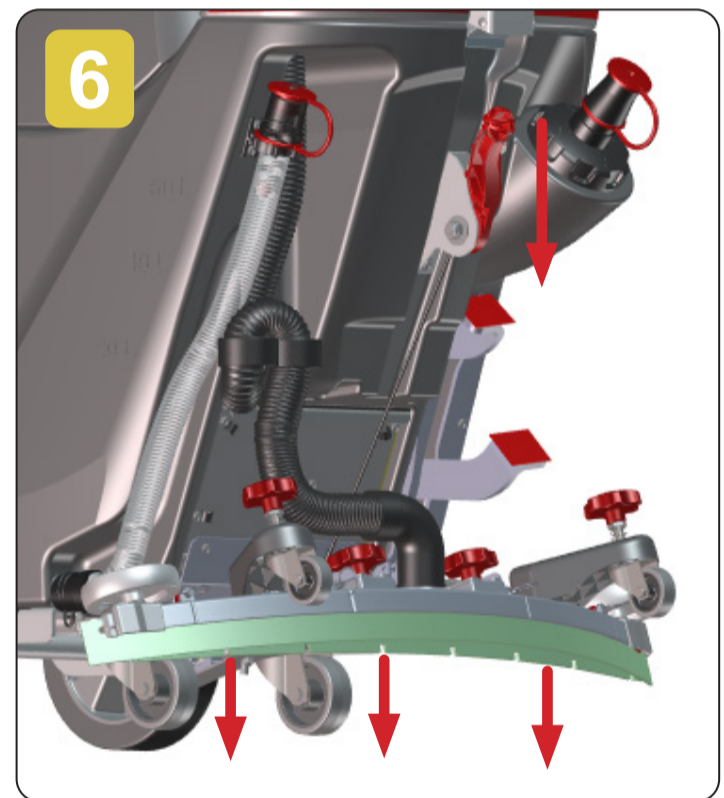

TBL6055 NX1K Operating Guide

Walk-behind Battery Scrubber Dryer

To start the machine, turn the key (1) then pull the start triggers (2) with the deck down, this will start the brush spinning.

With the machine running press the Water On/Off button and the Vacuum On/Off button as required.