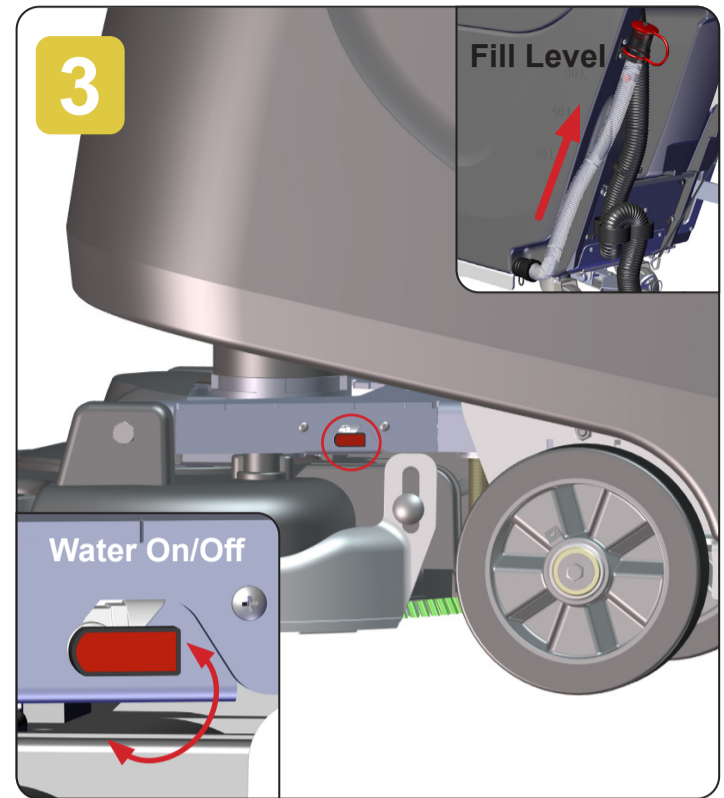

TBL6055 NX1K Operating Guide

Walk-behind Battery Scrubber Dryer

To start the machine, turn the key (1) then pull the start triggers (2) with the deck down, this will start the brush spinning.

With the machine running press the Water On/Off button and the Vacuum On/Off button as required.