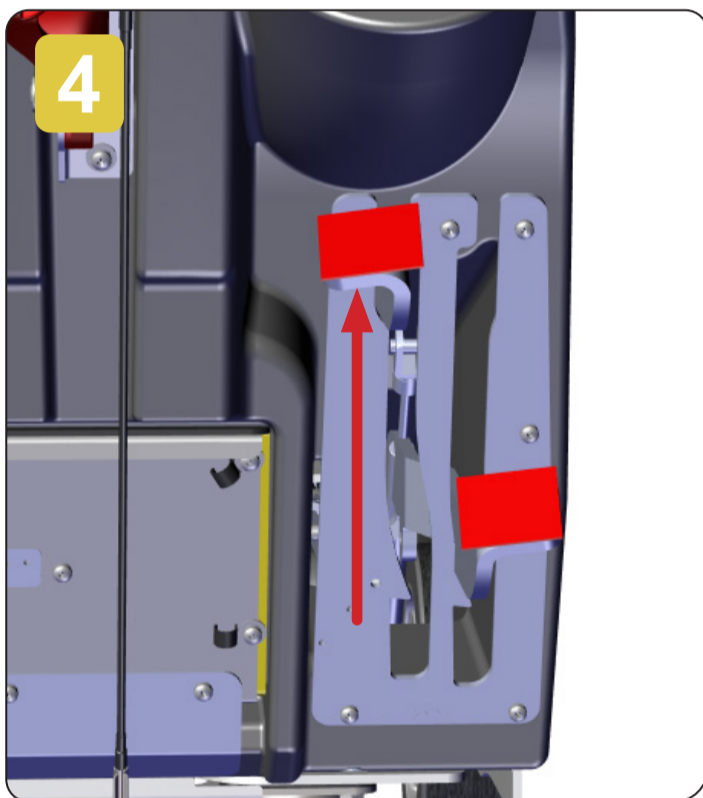

TBL6055 NX1K Operating Guide

Walk-behind Battery Scrubber Dryer

To start the machine, turn the key (1) then pull the start triggers (2) with the deck down, this will start the brush spinning.

With the machine running press the Water On/Off button and the Vacuum On/Off button as required.