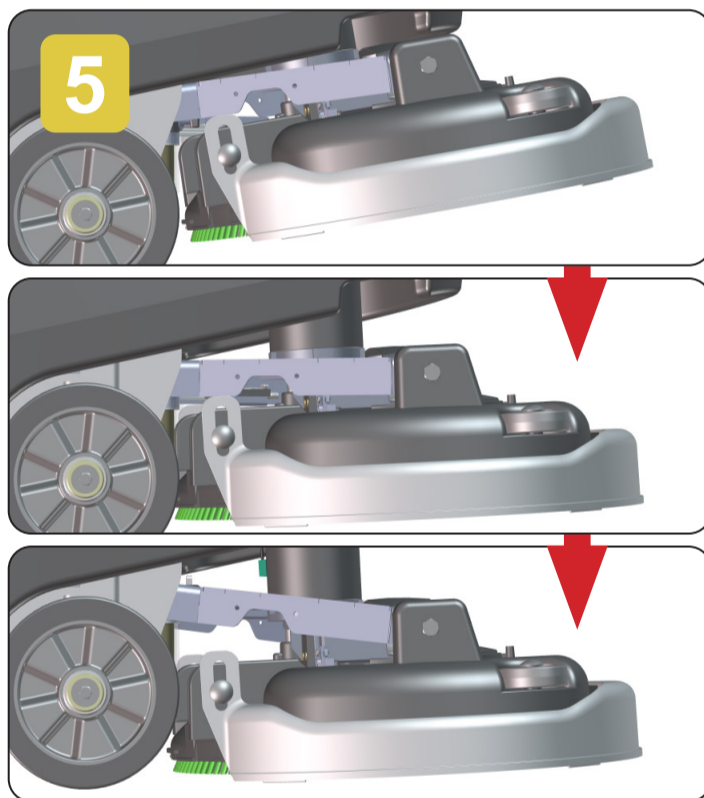

TBL6055 NX1K Operating Guide

Walk-behind Battery Scrubber Dryer

To start the machine, turn the key (1) then pull the start triggers (2) with the deck down, this will start the brush spinning.

With the machine running press the Water On/Off button and the Vacuum On/Off button as required.