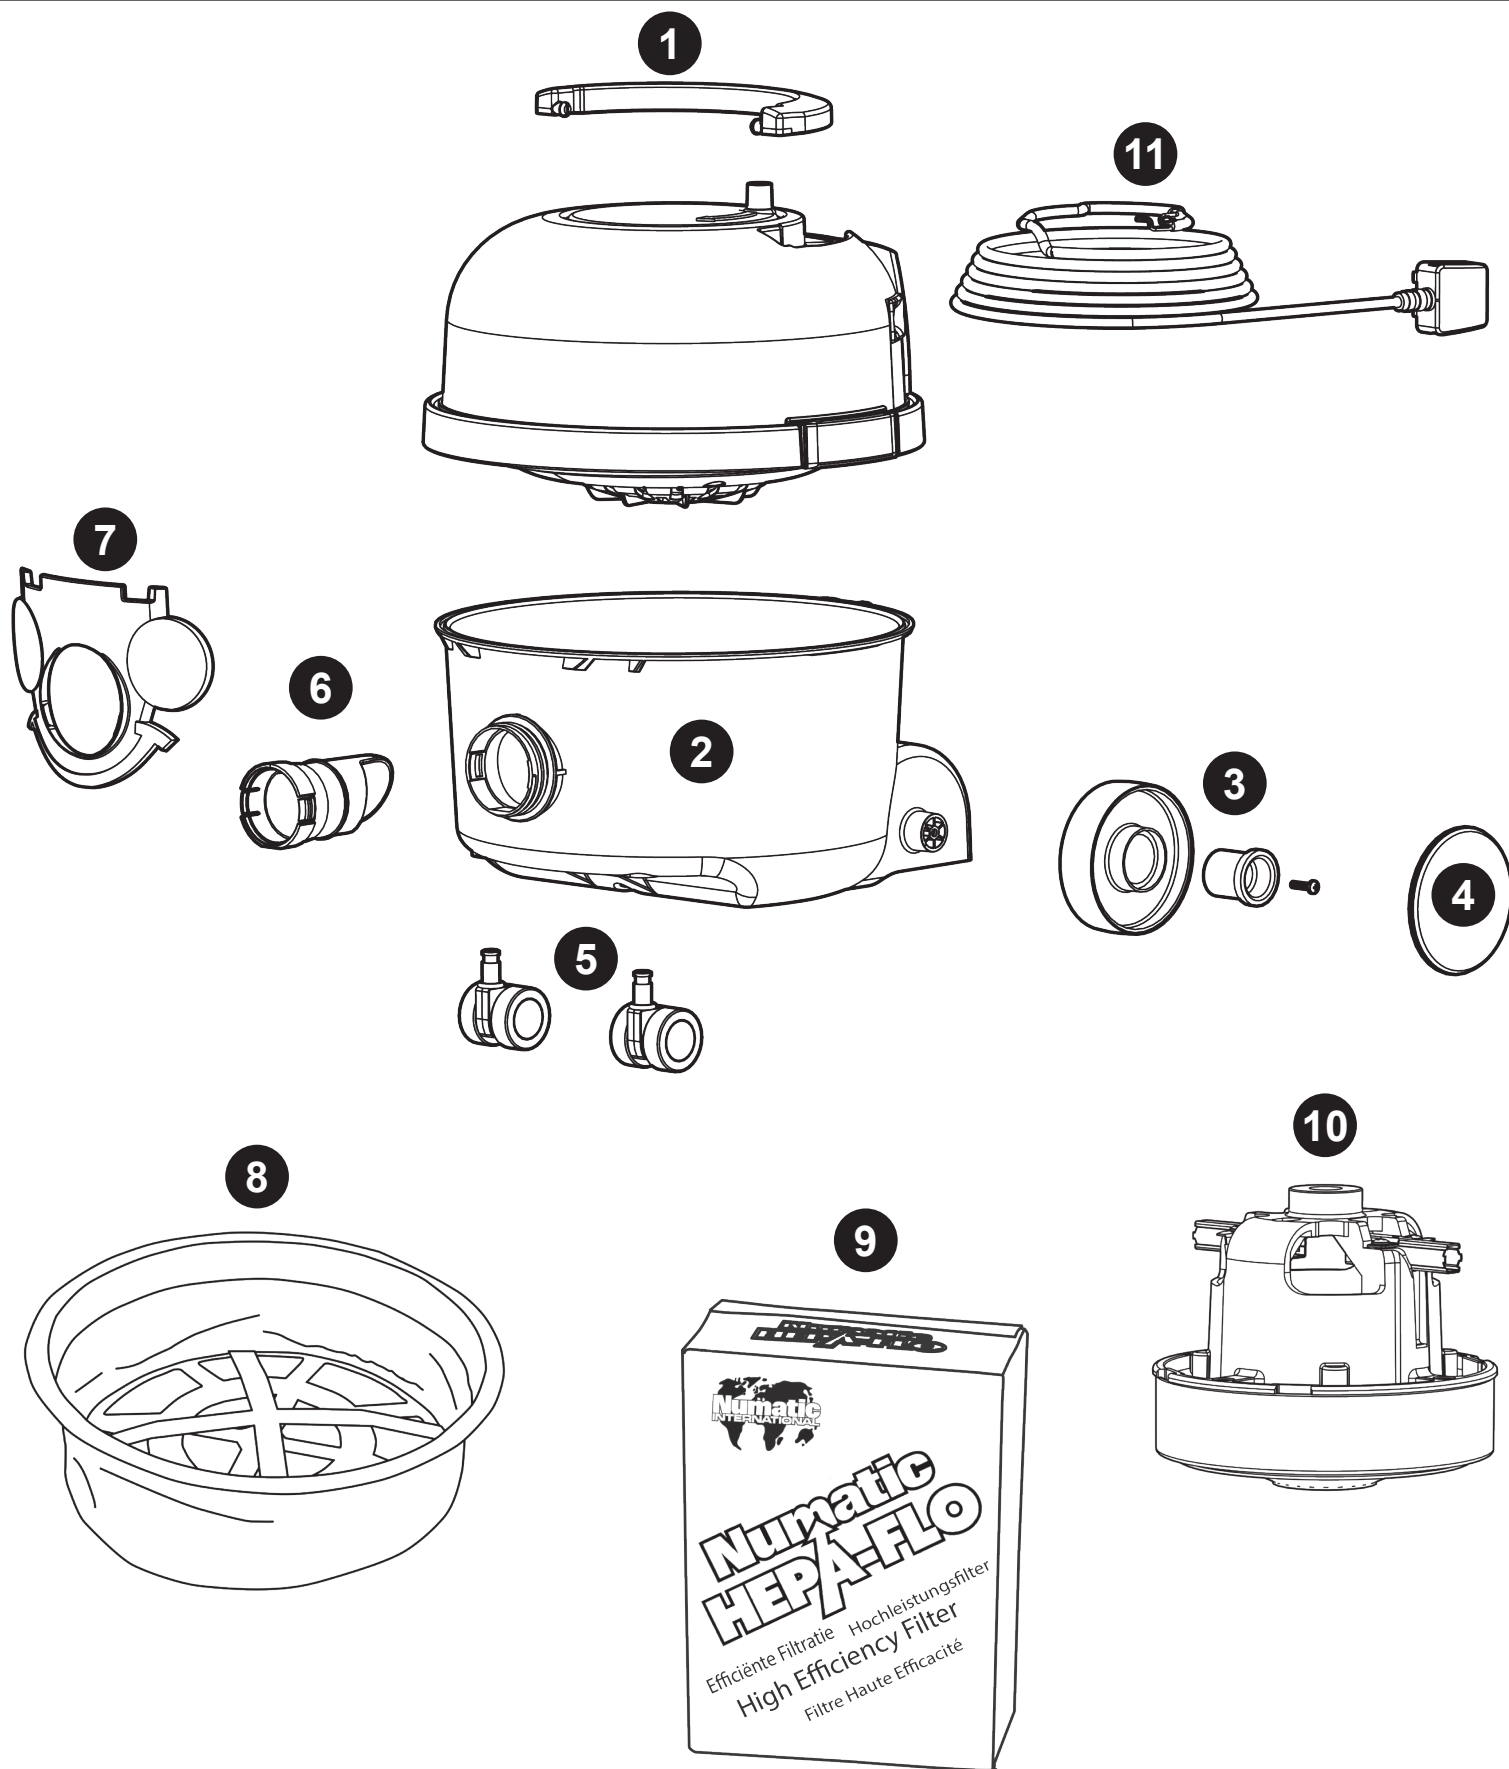

PET200 (HENRY PET) Exploded Spares

PET RANGE

Num	Description				Num
1	Reeler handle				227120
2	12 inch 200 Drum with accessory with storage (GREEN) + Henry face				907116
3	Wheel hub for 2 shot wheel				227868
	Rear wheel 2 shot moulding				227640
	NO8.5/8 Inch long pozo-pan screw z/pl plastite				219105
4	Coloured wheel disc (Green)				227689
5	40mm Twin wheel castor with PU tyre				204000
6	Front Fit Bag Connector				237119
7	12 Inch HENRY snap face (Green)				903947
8	12" MicroFresh filter (Dry only use) CHARCOAL				909561
9	Pack of 3 NVM-1CH HepaFlo bags				909291
	Box of 5 NVM-1CH HepaFlo bags				907076
	Box of 10 NVM-1CH HepaFlo bags				907075
10	230V Single stage TF motor (DLI 653T) TCO (6210820147) (UK)				908947
11	10 Metre X 0.75MM X 2 Core (UK plug)	236115	11	8 Metre X 18AWG X 2 Core cable (CSA plug)	904060
	10 Metre X 0.75MM X 2 Core (European plug)	236300		10 Metre X 0.75MM X 2 Core (South Africa plug)	236036
	10 Metre X 0.75MM X 2 Core (Swiss plug)	236047		10 Metre X 0.75MM X 2 Core (Australia plug)	236044

607361 Kit HS1

Image Reference	Item Description	Part Number	Item Quantity
	FLO MAX CONICAL HOSE 38MM-32MM (BOFLEX) (2M)	909557	1
	32mm Stainless Steel Tube Set	909563	1
	280MM COMBINATION TOOL HEAD PLASTIC BASE (PRO-FLO PF280) (RD280)	911609	1
	ECO BRUSH 190 (BLACK)	601228	1
	Handy Kit	909564	1