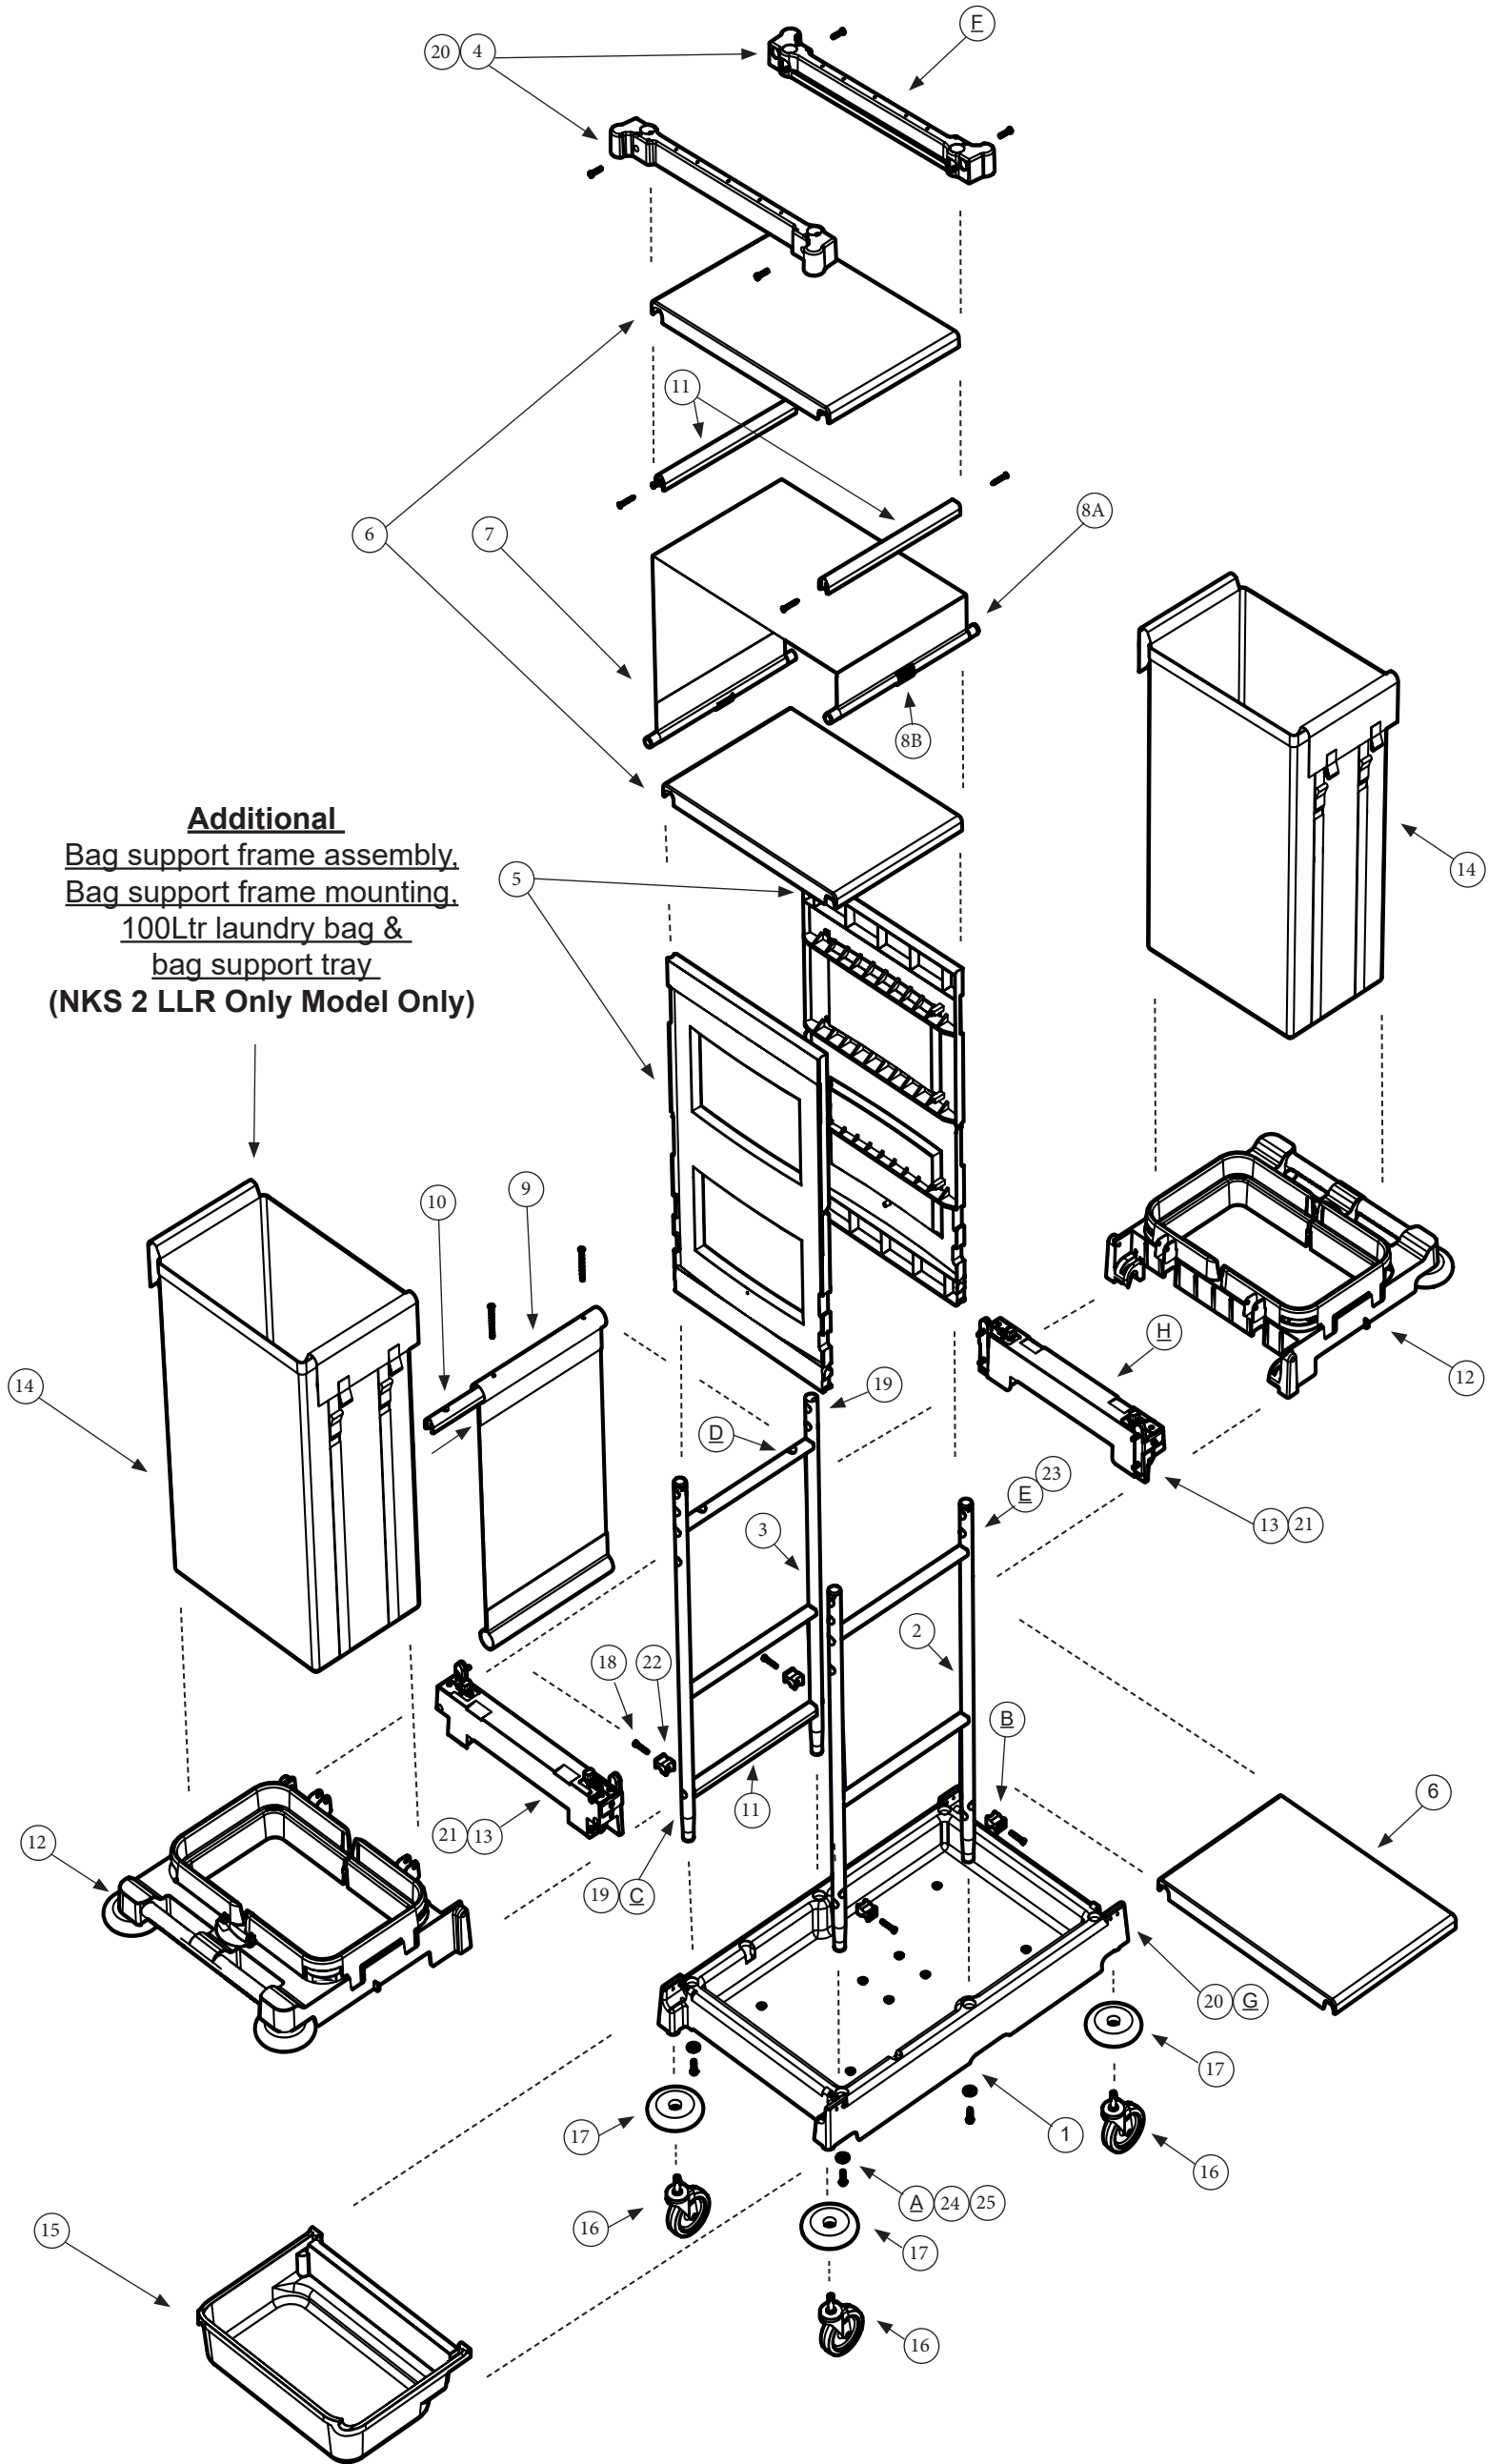

# Exploded Spare NKS 1 & 2 LLR

## NKS 1 & 2 LLR Exploded Details

**Additional**  
 Bag support frame assembly,  
 Bag support frame mounting,  
 100Ltr laundry bag &  
 bag support tray  
 (NKS 2 LLR Only Model Only)

**Notes:-**  
 1. See page 2 of 2 for items list and part numbers.

## NKS 1 & 2 LLR Items Table & Part Numbers

Item Number	Item Description	Part Number	Quantity	Trolley Model
1	Large black reflo trolley base	910010	1	NKS 1 & 2 LLR
2	Front upright weld assembly mild steel painted silver	906535	1	NKS 1 & 2 LLR
3	Rear upright weld assembly mild steel painted silver	906536	1	NKS 1 & 2 LLR
4	Door mounting black	913168	2	NKS 1 & 2 LLR
5	Servokeeper panel (short) black	913186	2	NKS 1 & 2 LLR
6	Shelf (Narrow)	223105	3	NKS 1 & 2 LLR
7	Sliding Cover Assembly	906991	1	NKS 1 & 2 LLR
8A	Cover pull tube painted silver (380mm)	906532	2	NKS 1 & 2 LLR
8B	19mm Diameter tube profile x 40mm long	206495	2	NKS 1 & 2 LLR
9	Nukeeper rear cover (Single - Dark Grey)	906446	1	NKS 1 & 2 LLR
10	Tie-bar dark grey short (Nylon)	223117	1	NKS 1 & 2 LLR
11	Tie-bar dark grey plain short (Nylon)	223116	3	NKS 1 & 2 LLR
12	Bag support frame assembly (Black)	910713	1	NKS 1 & 2 LLR
13	Bag support frame mounting moulding (Black reflo)	910707	1	NKS 1 & 2 LLR
14	100 Ltr Heavy duty laundry bag (Grey)	918001	1	NKS 1 & 2 LLR
16	4 Inch stem fitting castor	911354	4	NKS 1 & 2 LLR
17	Buffer moulding	204030	4	NKS 1 & 2 LLR
18	Mounting Block Moulding	223212	4	NKS 1 & 2 LLR
19	No.8 1 & 1/2 Inch long raised countersunk self tap screw	219839	-	NKS 1 & 2 LLR
20	M5 x 25mm Long pozi pan screw	219057	-	NKS 1 & 2 LLR
21	M5 x 30mm Pozi countersunk Z/PL screw	904520	-	NKS 1 & 2 LLR
22	M5 x 35mm Long pozi pan screw	220033	-	NKS 1 & 2 LLR
23	M6 x 70mm Long pozi pan countersunk screw	219422	-	NKS 1 & 2 LLR
24	M8 x 25mm Long socket bolt	219555	-	NKS 1 & 2 LLR
25	M8 Washer	221154	-	NKS 1 & 2 LLR