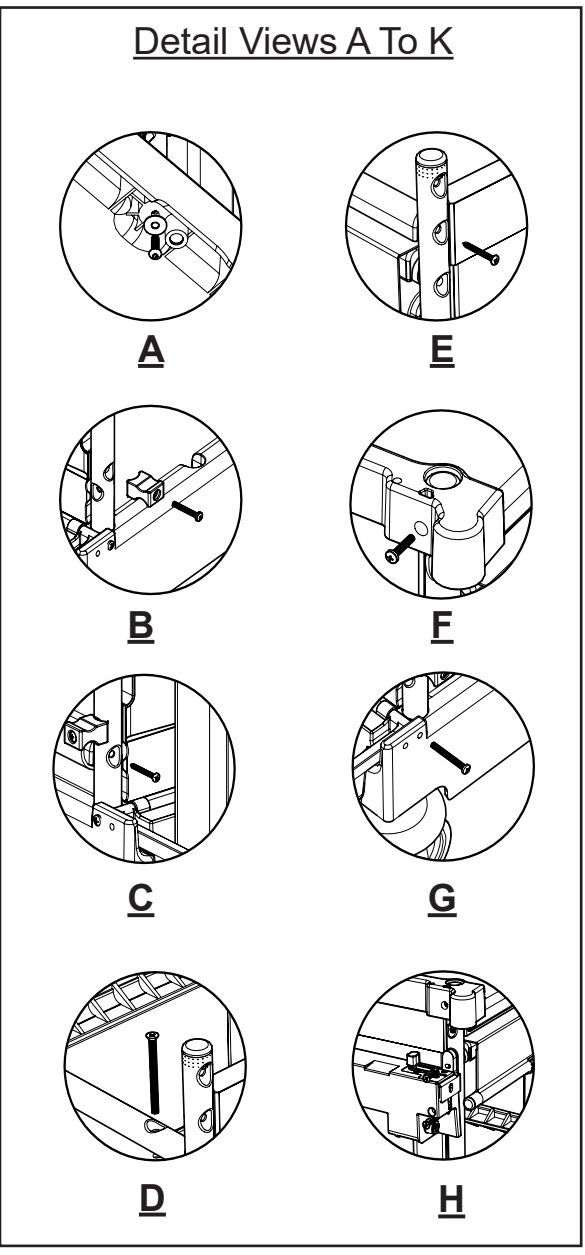

## NKS 1 & 2 LLR Exploded Details

**Additional**  
 Bag support frame assembly,  
 Bag support frame mounting,  
 100Ltr laundry bag &  
 bag support tray  
 (NKS 2 LLR Only Model Only)

**Notes:-**  
 1. See page 2 of 2 for items list and part numbers.