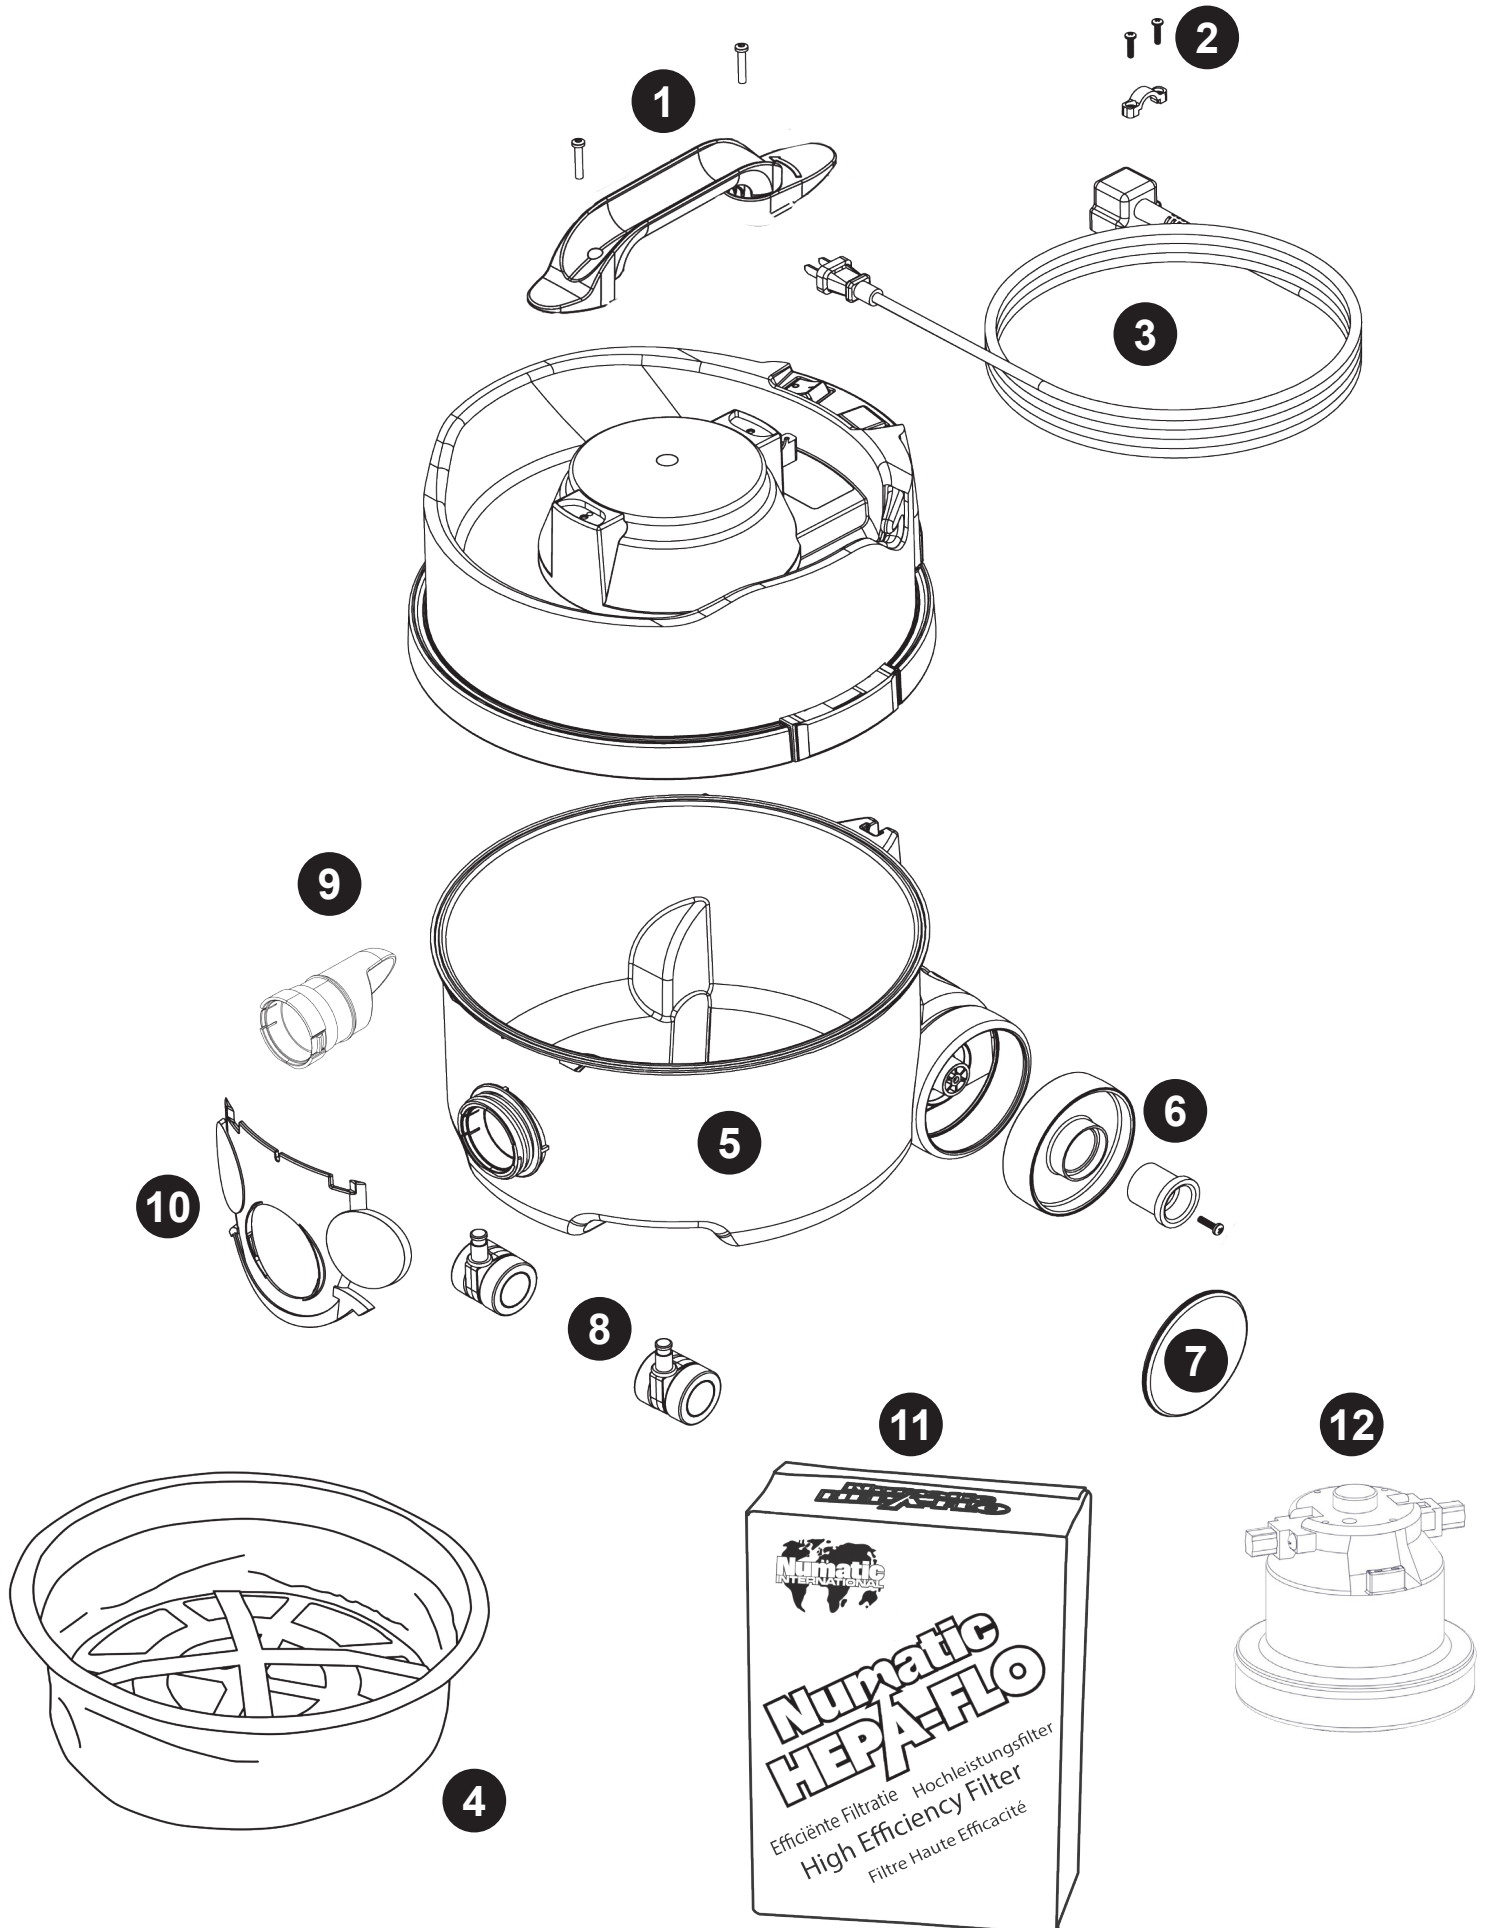

PSP180 Exploded Spares

CABLE MANAGEMENT & PLUGGED CABLE

Num	Description	Num
1	CABLE MANAGEMENT HANDLE - MAIN BODY	906071
	CABLE MANAGEMENT HANDLE - LOWER HOUSING	906072
	CABLE MANAGEMENT HANDLE - SWIVEL LOCK	906073
	NO8 X 1INCH PLASTITE T20 PAN SCREW	291082
2	PLUG LOCATION CLAMP	227564
	NO6.5/8 INCH LG POZI-PAN SCREW Z/PL PLASTITE	219107
3	10.0MT X 1MM X 2 CORE CABLE (SOCKET & PLUG) UK	911549
	10.0MT X 1MM X 2 CORE CABLE (SOCKET & PLUG) EUROPEAN	236123
	10.0MT X 1MM X 2 CORE CABLE (SOCKET & PLUG) SWISS	236017
	10.0MT X 18AWG X 2 CORE YELLOW CABLE (SOCKET & PLUG)	236025
	10.0MT X 1MM X 2 CORE CABLE (SOCKET & PLUG) SOUTH AFRICA	911753
	10.0MT X 1MM X 2 CORE CABLE (SOCKET & PLUG) AUSTRALIA	911804
4	TRITEX FILTER (BOXED)	604165
5	180 DRUM COMPLETE MID BLUE	908474
6	WHEEL HUB FOR 2 SHOT WHEEL	227868
	HENRY WHEEL 2 SHOT MOULDING	227640
	NO8.5/8 INCH LG POZI-PAN SCREW Z/PL PLASTITE	219105
7	COLOURED WHEEL DISC (MID BLUE)	229777
8	40MM FRONT CASTORS FOR 180 DRUM	204000
9	FRONT FIT BAG CONNECTOR	237119
10	MID BLUE SNAP FIT FACE PRINTED	325994
11	PACK OF 3 NVM-1CH HEPAFLO BAGS	909291
	BOX OF 5 NVM-1CH HEPAFLO BAGS	907076
	BOX OF 10 NVM-1CH HEPAFLO BAGS	907075
12	230V SINGLE STAGE TF MOTOR (DLI 653T)	908947

903146 (Kit AS0)

Image Reference	Item Description	Part Number	Item Quantity
	<p>FLO MAX CONICAL HOSE 38MM-32MM (BOFLEX) (2.2M)</p>	<p>915909</p>	<p>1</p>
	<p>COMBINATION TOOL HEAD</p>	<p>911609</p>	<p>1</p>
	<p>32mm Stainless Steel Tube Set</p>	<p>909563</p>	<p>1</p>
	<p>Handy Kit</p>	<p>909564</p>	<p>1</p>